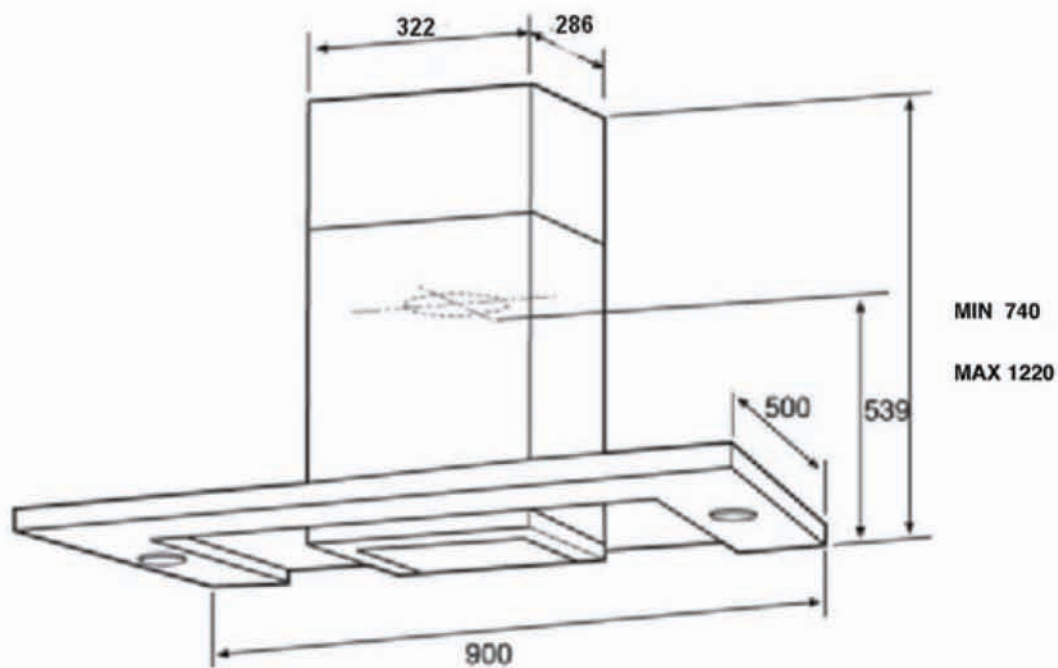

Style: Wall mounted canopy

Colour: Stainless steel & glass

Width: 900mm

Operation: 3 speed backlit soft push button

Lighting: 2 x 20w halogen lamps

Max airflow capacity: 700 m³/h

*Technical Specifications and product sizes can be varied by Manufacturer without notice. Any cut-outs for appliances should only be by physical measurements. Drawings are not to scale. All information supplied is for general reference purposes only and is on the understanding that Kleenmaid Pty Ltd will not be liable for any loss, liability or damage whatsoever arising as a result of reliance of such information.

Please call 02 9375 2390
www.kleenmaid-appliances.com.au

 **Kleenmaid**
The best you can own.

Canopy Rangehood

Specifications and Dimensions

| Model | Elec. Approval No. |
|------------|--------------------|
| ATLANTIS90 | Q96344 |