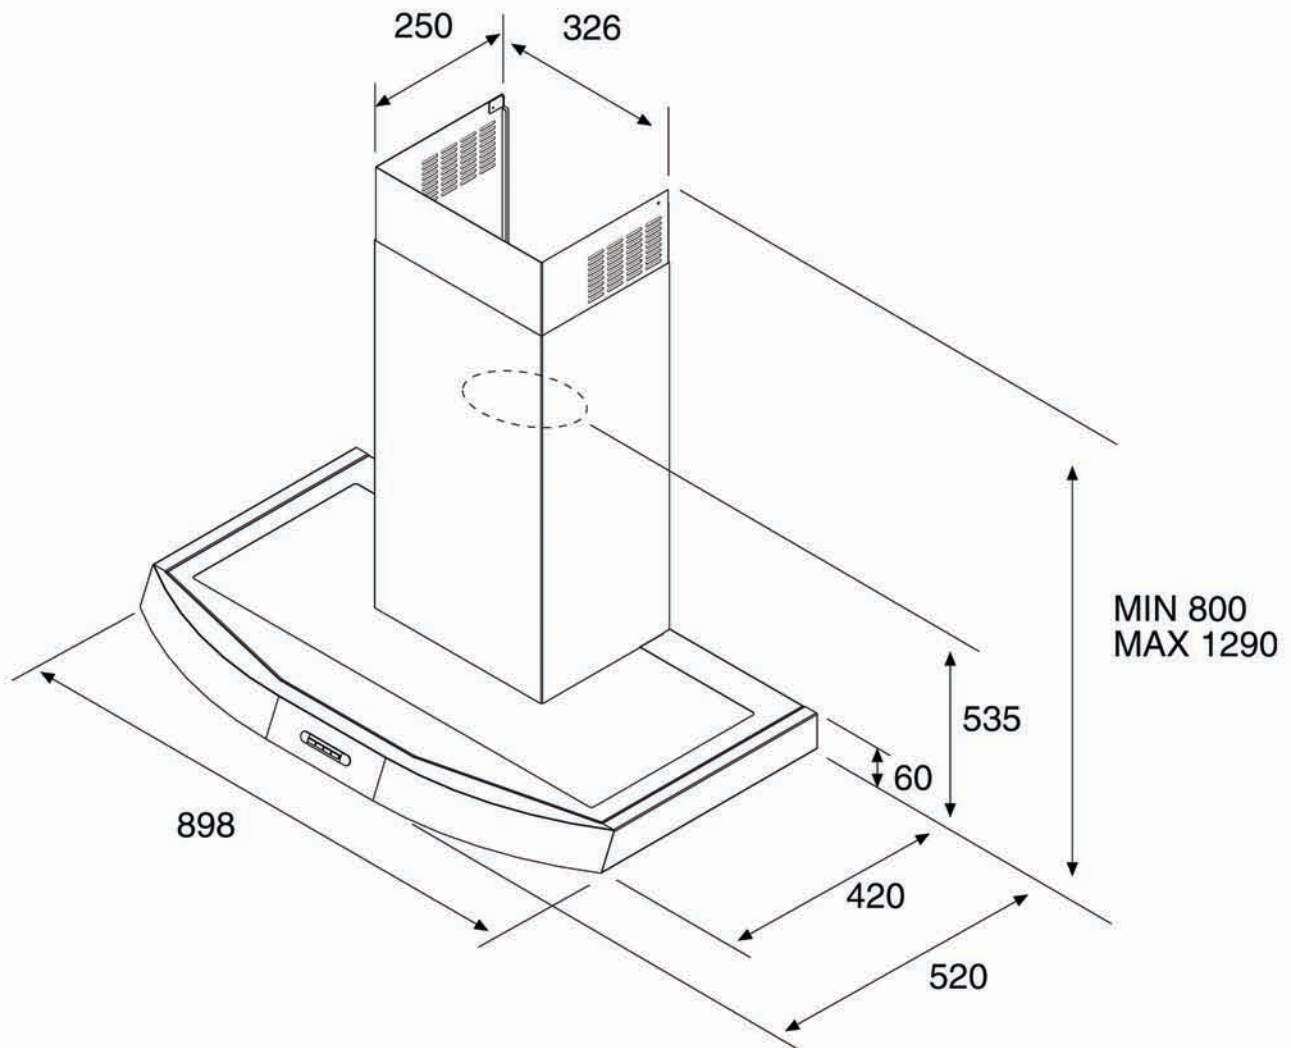

Canopy Rangehood

Model	Elec. Approval No.
AURORA90	Q96344

Please call 02 9375 2390
www.kleenmaid-appliances.com.au

Kleenmaid
The best you can own.