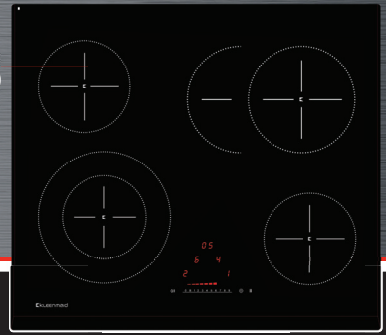

Ceramic Cooktop Touch Control 60cm

Model: CCT6010

- 60cm ceramic glass with quartz grey graphics
- Bevelled shaped edges 22mm x 5mm
- Four German Hi Light elements with rapid boost start up
- Two extendable cooking zones making 6 cooking zone options
- Slider touch control with direct access to nine heating levels with a lighted display
- Automatic cooking
- Four timers
- Minute minder
- Stop and go function
- Keep warm 70°C function
- Recall function
- Child safety lock
- Auto-Stop in case of accidental start, long absence, overflow, over temperature
- Residual heat indicators
- Easy Access Servicing due to service access from below

Easy Access Servicing

Arsenic Free Glass

Extendable Zones

Keep Warm Function

Pause/Resume

Spill Protection

Cooking Elements

Residual Heat Indicator