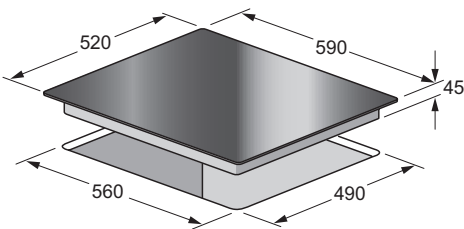

Ceramic Cooktop Touch Control 60cm

Model: CCT6010

- 60cm ceramic glass with quartz grey graphics
- Bevelled shaped edges 22mm x 5mm
- Four German Hi Light elements with rapid boost start up
- Two extendable cooking zones making 6 cooking zone options
- Slider touch control with direct access to nine heating levels with a lighted display
- Automatic cooking
- Four timers
- Minute minder
- Stop and go function
- Keep warm 70°C function
- Recall function
- Child safety lock
- Auto-Stop in case of accidental start, long absence, overflow, over temperature
- Residual heat indicators
- Easy Access Servicing due to service access from below