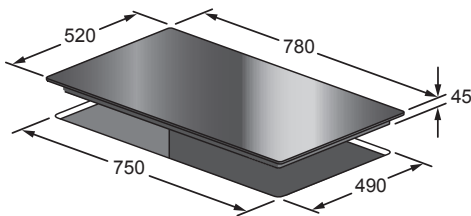

Ceramic Cooktop Touch Control 80cm

Model: CCT8010

- 80 cm ceramic glass with quartz grey graphics
- Bevelled shaped edges 22mm x 5mm
- Four German Hi Light elements with rapid boost start up
- Two extendable cooking zones making 6 cooking zone options
- Slider touch control with direct access to nine heating levels with a lighted display
- Automatic cooking
- Four timers
- Minute minder
- Stop and go function
- Keep warm 70°C function
- Recall function
- Child safety lock
- Auto-Stop in case of accidental start, long absence, overflow, over temperature
- Residual heat indicators
- Easy Access Servicing due to service access from below