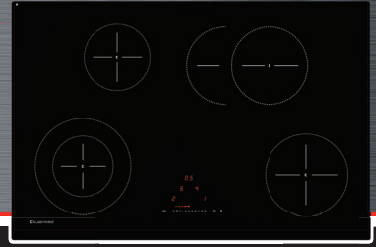

Ceramic Cooktop Touch Control 80cm

Model: CCT8010

- 80 cm ceramic glass with quartz grey graphics
- Bevelled shaped edges 22mm x 5mm
- Four German Hi Light elements with rapid boost start up
- Two extendable cooking zones making 6 cooking zone options
- Slider touch control with direct access to nine heating levels with a lighted display
- Automatic cooking
- Four timers
- Minute minder
- Stop and go function
- Keep warm 70°C function
- Recall function
- Child safety lock
- Auto-Stop in case of accidental start, long absence, overflow, over temperature
- Residual heat indicators
- Easy Access Servicing due to service access from below

Easy Access Servicing

Arsenic Free Glass

Extendable Zones

Keep Warm Function

Pause/Resume

Spill Protection

Cooking Elements

Residual Heat Indicator

Automatic Cooking

Boost Startup

Child Safety Lock

Glass Surface Mounted

Glass Flush Mounted

QUALITY ASSURED

J10956_01