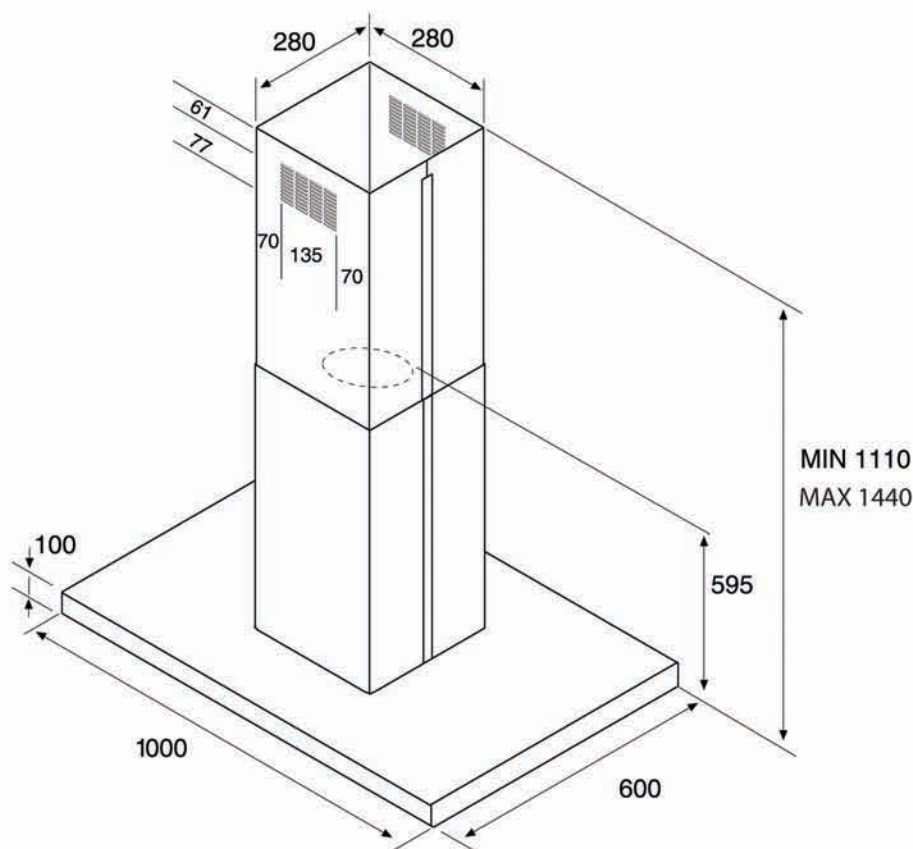

Canopy Rangehood

To ensure maximum performance from your Kleenmaid rangehood, external venting is recommended. If you have any questions or require further details please call Kleenmaid Customer Care on FREECALL 1300 652 100.

Minimum distance above cooktop: Electric cooktop – 650mm
Gas cooktop – 650mm
(Check Local Regulations)

Size of venting pipe: 150mm

Ducting: EzyVent venting supplies recommended.
For maximum performance keep length of ducting short and the number of elbows used to a minimum.

Recirculating: Is an option if it is not possible to exhaust your rangehood outside. When using this option it is necessary to fit a CARBON FILTER. This will eliminate odours in the kitchen.

Model	Maximum Airflow Capacity (m³/h)	Elec. Approval No.	Width (mm)	Dimensions Height (mm)	Depth (mm)	Electrical Rating		
						Voltage	W	Amp
FREESPOT100	700	Q96344	1000	1100 min 1440 max	600	240	255	1.1

Please call 02 9375 2390
www.kleenmaid-appliances.com.au

Kleenmaid
The best you can own.