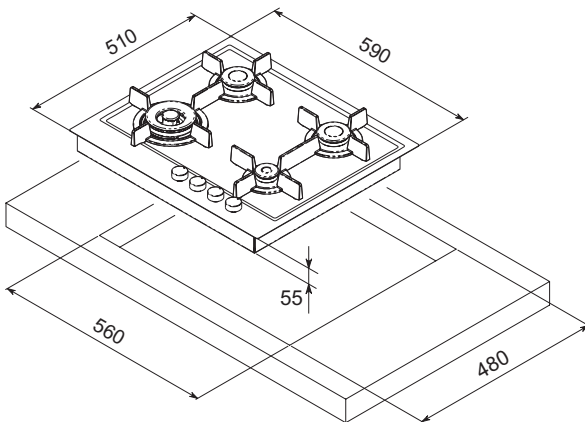

Gas Cooktop 60cm

Model: GCT6020

- Stunning slimline stainless steel construction
- 60cm flush mount, built in gas cooktop
- USH commercial grade, cast iron, pan supports
- 4 burners including a 3.8kW triple ring wok burner
- Electronic, one touch, under knob, automatic ignition
- Comfort Grip stainless steel control knobs, front mounted
- Flame Safe protection
- Easy Access Servicing due to service access from below

Flame Safe

Ultimate Stability
and Height Pan
Supports

Easy Access
Servicing

Natural Gas
and LPG

Above top

QUALITY ASSURED

J10956_01