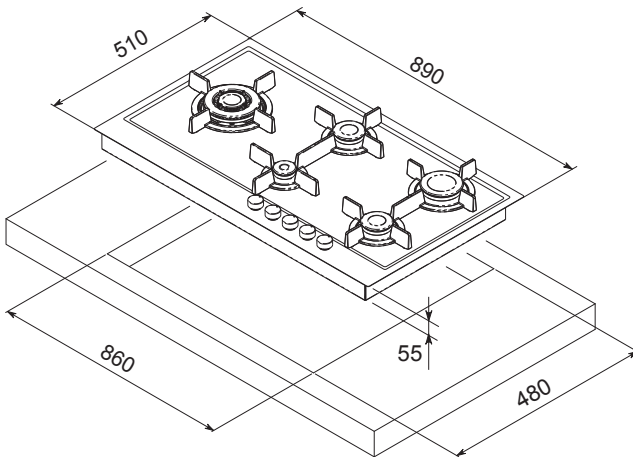

Gas Cooktop 90cm

Model: GCT9020

- Stunning slimline stainless steel construction
- 90cm flush mount, built in gas cooktop
- USH commercial grade, cast iron, pan supports
- 5 burners including a 3.8kW triple ring wok burner
- Electronic, one touch, under knob, automatic ignition
- Comfort Grip stainless steel control knobs, front mounted
- Flame Safe protection
- Easy Access Servicing due to service access from below

Flame Safe

Ultimate Stability
and Height Pan
Supports

Easy Access
Servicing

Natural Gas
and LPG

Above top

QUALITY ASSURED

J10956_01