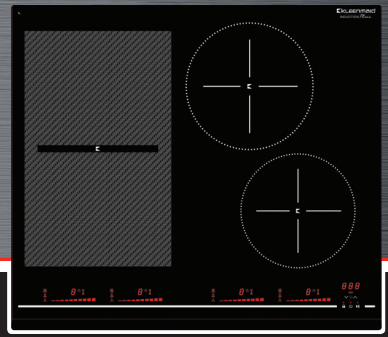

# Induction Cooktop 60cm

Model: ICT6021

- 60cm induction cooktop with quartz grey graphics
- Bevelled shaped edges 22mm x 5mm
- Four elements – all with boost plus
- High power booster – 5.5kW
- Biometric Visual Indicator slider touch controls with 9 heating levels
- Active Zone Indicator
- Four timers and egg timer
- Automatic cooking functions defrosting 42°C, keep warm 70°C, simmering 94°C
- Bridge function on the left hand elements – allows simultaneous operation with a single control
- Pause Resume function
- Child safety lock
- Auto-Stop in case of accidental start, long absence, overflow, over temperature
- Power adapts automatically to the pot size
- Residual heat indicators
- Easy Access Servicing due to service access from below
- 5 cooking zones
- Voltage Power Guard

Residual Heat Indicator

Child Safety Lock

Biometric Visual Indicator

Active Zone Indicator

5 Zone Induction

Auto Bridging

Glass Surface Mounted

Glass Flush Mounted