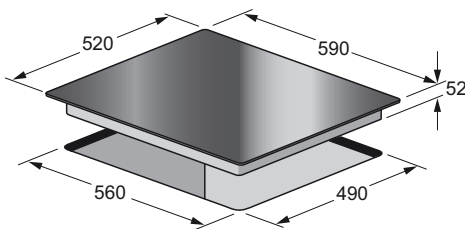

# Induction Cooktop 60cm

Model: ICT6021

- 60cm induction cooktop with quartz grey graphics
- Bevelled shaped edges 22mm x 5mm
- Four elements – all with boost plus
- High power booster – 5.5kW
- Biometric Visual Indicator slider touch controls with 9 heating levels
- Active Zone Indicator
- Four timers and egg timer
- Automatic cooking functions defrosting 42°C, keep warm 70°C, simmering 94°C
- Bridge function on the left hand elements – allows simultaneous operation with a single control
- Pause Resume function
- Child safety lock
- Auto-Stop in case of accidental start, long absence, overflow, over temperature
- Power adapts automatically to the pot size
- Residual heat indicators
- Easy Access Servicing due to service access from below
- 5 cooking zones
- Voltage Power Guard