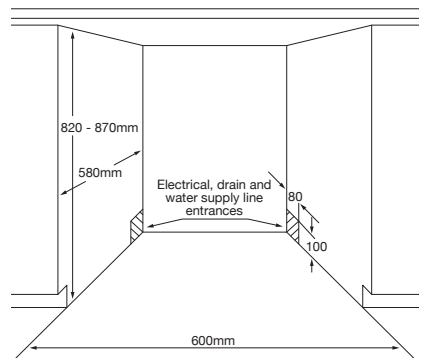

Stainless Steel Free Standing or Built Under Dishwasher

Model: KCDW6020S

- Freestanding/Built Under
- Electronic controls
- LED display
- 6 wash programs
- Residual hot air drying with extra drying option
- Super quiet 49dBa
- 12 place setting
- Height adjustable upper basket
- Delayed start 1 – 12 hours
- New self-cleaning filter system
- Fast/Quick cycles – 30 minutes
- Easy lift 3 stage adjustable top basket
- Anti overflow protection
- Height adjustable
- Finger print resistant stainless steel
- Child lock
- Energy rating 3 Stars
- WELS water rating 4.5 Stars
- 10.5 Litres per wash
- In accordance with AS/NZS 6400