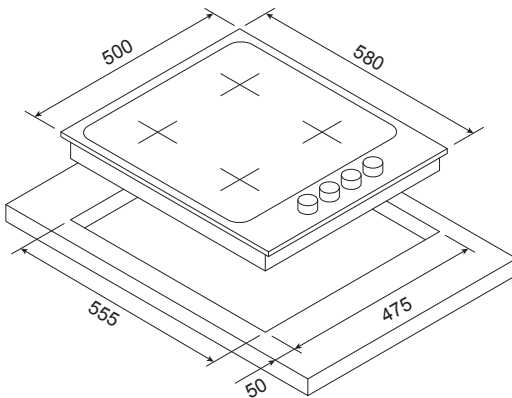

QUALITY ASSURED

J10956_01