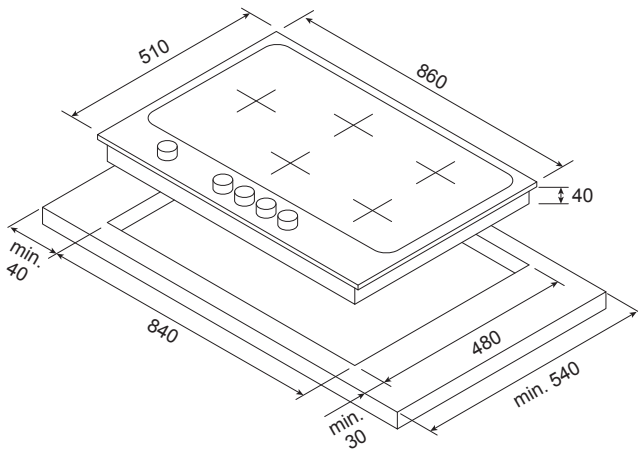

QUALITY ASSURED

J10956_01