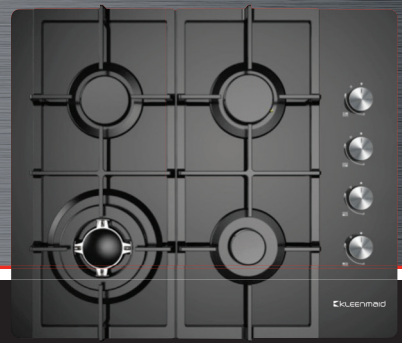

Gas Cooktop 60cm

Model: KCGCTK6011

- Traditional styling
- Gas on glass construction
- 60cm built in gas cooktop
- 4 burners including a 3.3kW triple ring wok burner
- Cast iron pan supports
- Easy Access Servicing due to service access from below
- Electronic one touch automatic ignition
- Control knobs side mounted
- Flame safe protection

Flame Safe

Easy Access
Servicing

Natural Gas
and LPG

Above top

QUALITY ASSURED

J10956_01