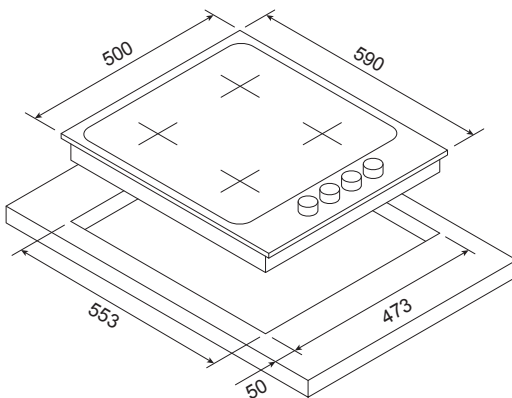

QUALITY ASSURED

J10956_01