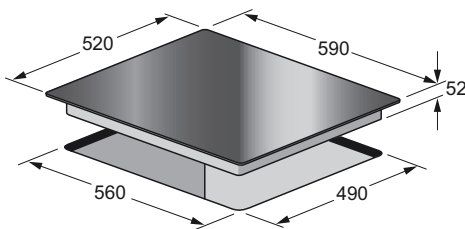

Induction Cooktop 60cm

Model: KCICT6010

- 60cm Induction cooktop with quartz grey graphics
- Square 'C' shaped edges
- 4 cooking zones
- Touch controls with 9 power levels and boost
- Four timers
- Child safety lock
- Residual heat indicators
- Auto-Stop in case of accidental start, long absence, overflow, over temperature
- Easy Access Servicing
- Arsenic Free Glass
- Voltage Power Guard

QUALITY ASSURED

J10956_01