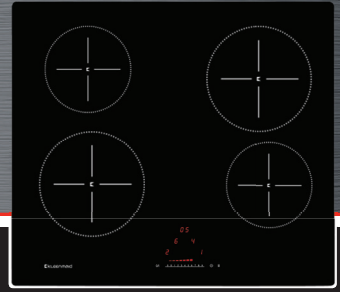

Induction Cooktop 60cm

Model: KCICT6010

- 60cm Induction cooktop with quartz grey graphics
- Square 'C' shaped edges
- 4 cooking zones
- Touch controls with 9 power levels and boost
- Four timers
- Child safety lock
- Residual heat indicators
- Auto-Stop in case of accidental start, long absence, overflow, over temperature
- Easy Access Servicing
- Arsenic Free Glass
- Voltage Power Guard