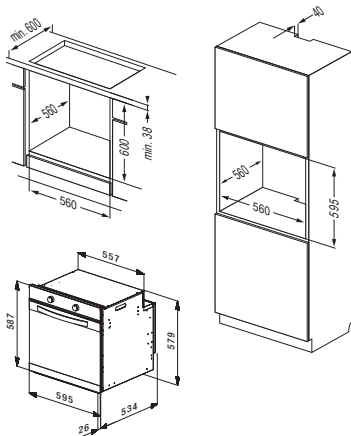

QUALITY ASSURED

J10956_01