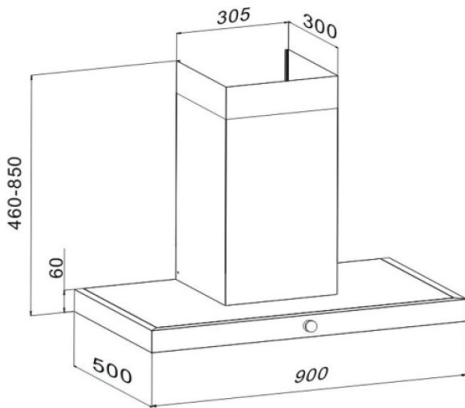

Wall Mounted Rangehood 90cm

Model: KCRHSCK90

- Stainless steel and Black Krystal glass construction
- 90cm wall-mounted rangehood
- Black glass control panel with illuminated control knob
- High Performance 850m³/h
- Noise 57dbA
- 3 extraction speeds
- Aluminium grease filter 5 layers
- Two 1.5w LED lamps