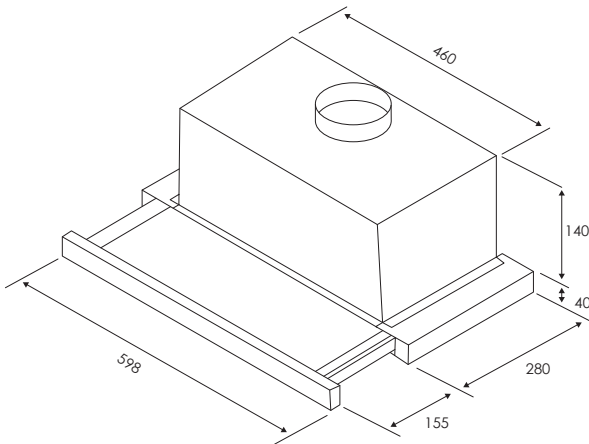

Slide Out Rangehood 60cm

Model: KCRHSO6010

- Stainless steel front panel
- Single fan 450m³/h
- Noise 57 dbA
- 0 air output 120mm
- 2 Halogen lamps
- Aluminium anti-grease filter, washable in dishwasher
- 3 speed touch button control
- Slow motion slide system