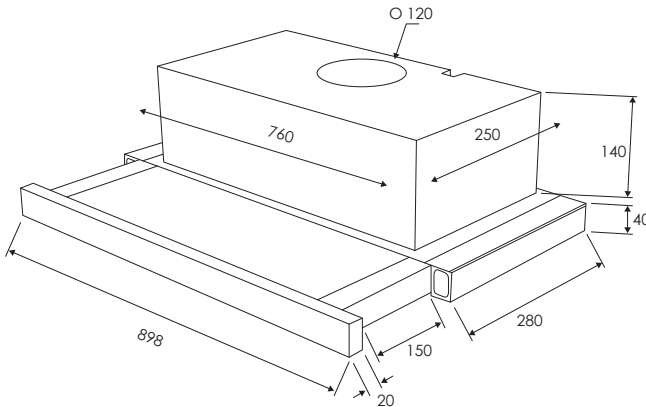

Slide Out Rangehood 90cm

Model: KCRHSO9010

- Stainless steel front panel
- Single fan 450m³/h
- Noise 57 dbA
- 0 air output 120mm
- 2 Halogen lamps
- Aluminium anti-grease filter, washable in dishwasher
- 3 speed touch button control
- Slow motion slide system