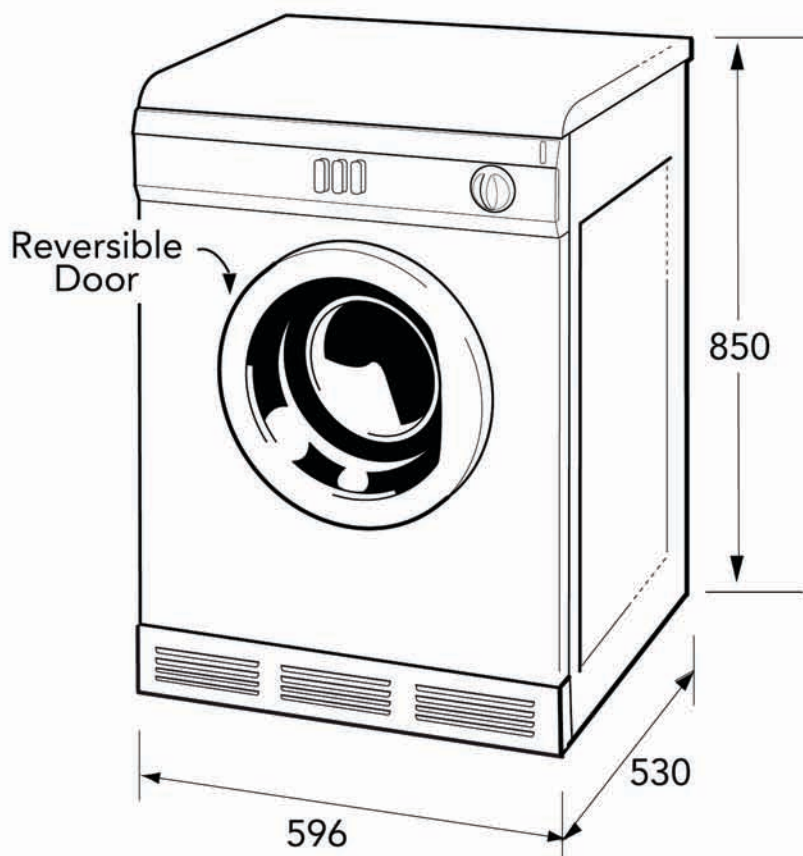

Features:

Capacity:	5kg tumble dryer
Energy rating:	1.5 star
Operating noise:	59 dba
Power:	10 amp
Airflow:	140m ³ /hr
Dimensions:	596mm (W) x 850mm (H) x 530mm (D)

Please call 02 9375 2390
www.kleenmaid-appliances.com.au

 **Kleenmaid**
The best you can own.

Compact Dryer

VENTING VIEWED FROM REAR OF APPLIANCE

Installation Notes

- Can be freestanding or on a bench
- Can be stacked on a front loading washing machine providing the correct stacking kit has been installed
- Can be reverse mounted with accessory wall-mounting bracket KDB1
- Door opening can be reversed – instructions supplied with appliance
- Dryer vents through bottom front (in upright position) but can be vented externally through rear with a **KDVK1 External Vent Kit**. Instructions available with kit or on request.
- Due to the location of the wall bracket it is not possible to wall mount the dryer in the reverse position and fit external venting.