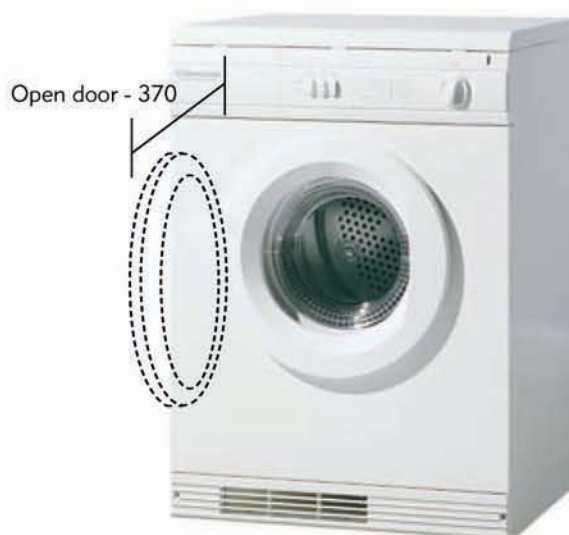

Features:

Capacity:	5kg tumble dryer
Energy rating:	1.5 star
Operating noise:	59 dba
Power:	10 amp
Airflow:	140m ³ /hr
Dimensions:	596mm (W) x 850mm (H) x 530mm (D)

Please call 02 9375 2390
www.kleenmaid-appliances.com.au

 **Kleenmaid**
The best you can own.

Compact Dryer

VENTING VIEWED FROM REAR OF APPLIANCE

Installation Notes

- Can be freestanding or on a bench
- Can be stacked on a front loading washing machine providing the correct stacking kit has been installed
- Can be reverse mounted with accessory wall-mounting bracket KDB1
- Door opening can be reversed – instructions supplied with appliance
- Dryer vents through bottom front (in upright position) but can be vented externally through rear with a **KDVK1 External Vent Kit**. Instructions available with kit or on request.
- Due to the location of the wall bracket it is not possible to wall mount the dryer in the reverse position and fit external venting.