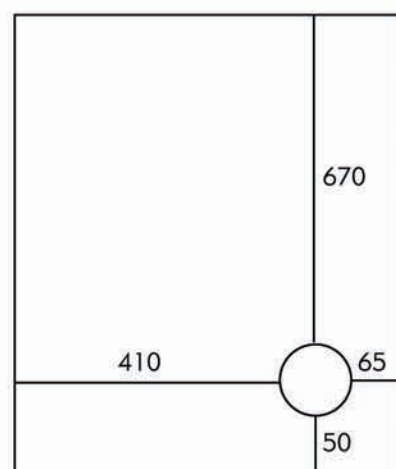

Compact Dryer