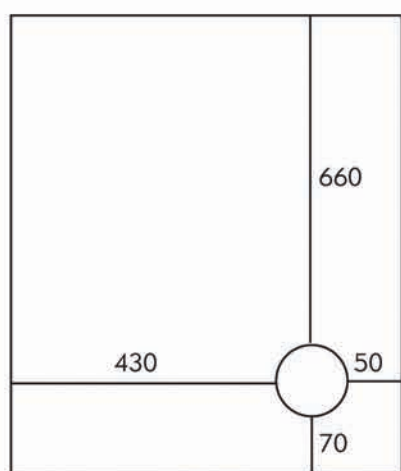

Front Loading Electric Dryer

Ventilation - Dryer may be vented from left or rear (when viewing dryer from front).

VENTING VIEWED FROM REAR OF APPLIANCE