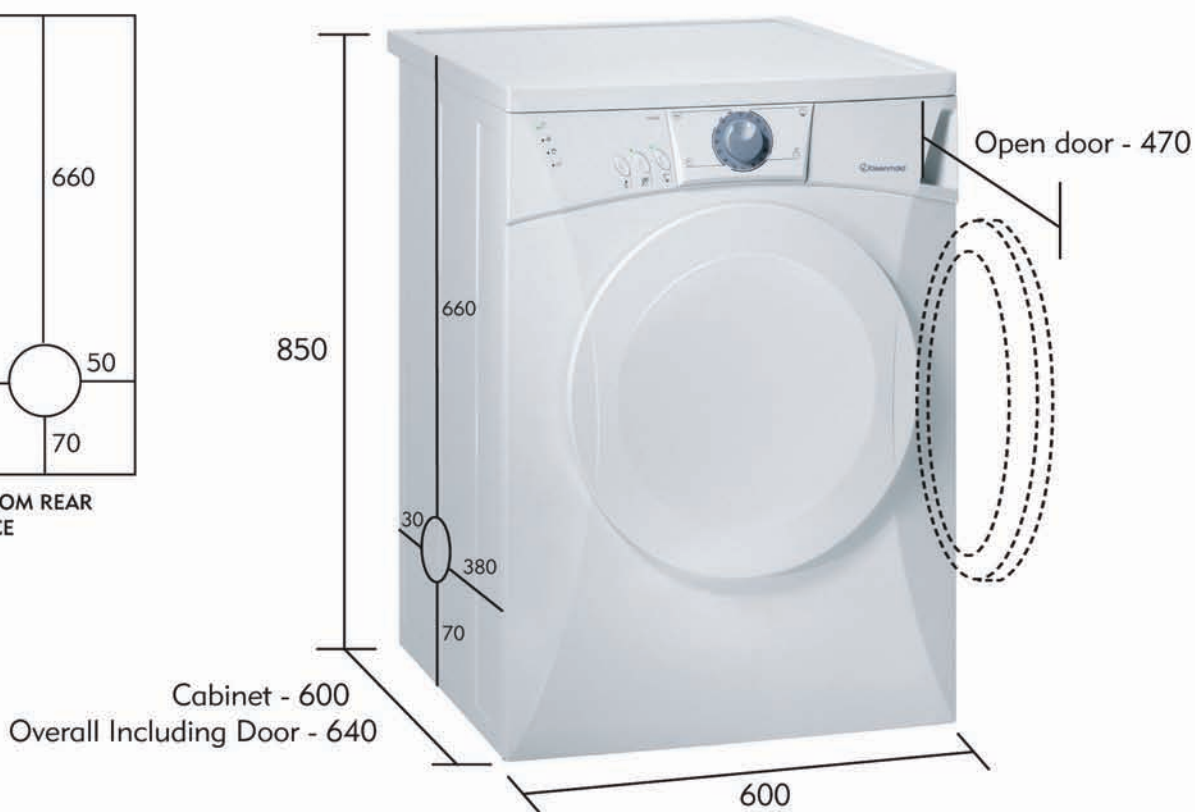

**Features:**

Capacity:	6.5kg tumble dryer
Energy rating:	3 star
Operating noise:	64 dba
Drying cycles:	12
Power:	10 amp
Airflow:	120m <sup>3</sup> /hr
Dimensions:	600mm (W) x 850mm (H) x 640mm (D)

Please call 02 9375 2390  
[www.kleenmaid-appliances.com.au](http://www.kleenmaid-appliances.com.au)

# Front Loading Electric Dryer

**Ventilation** - Dryer may be vented from left or rear (when viewing dryer from front).

VENTING VIEWED FROM REAR OF APPLIANCE

Dryer is supplied with expandable venting duct. Venting should not exceed 2 metres.