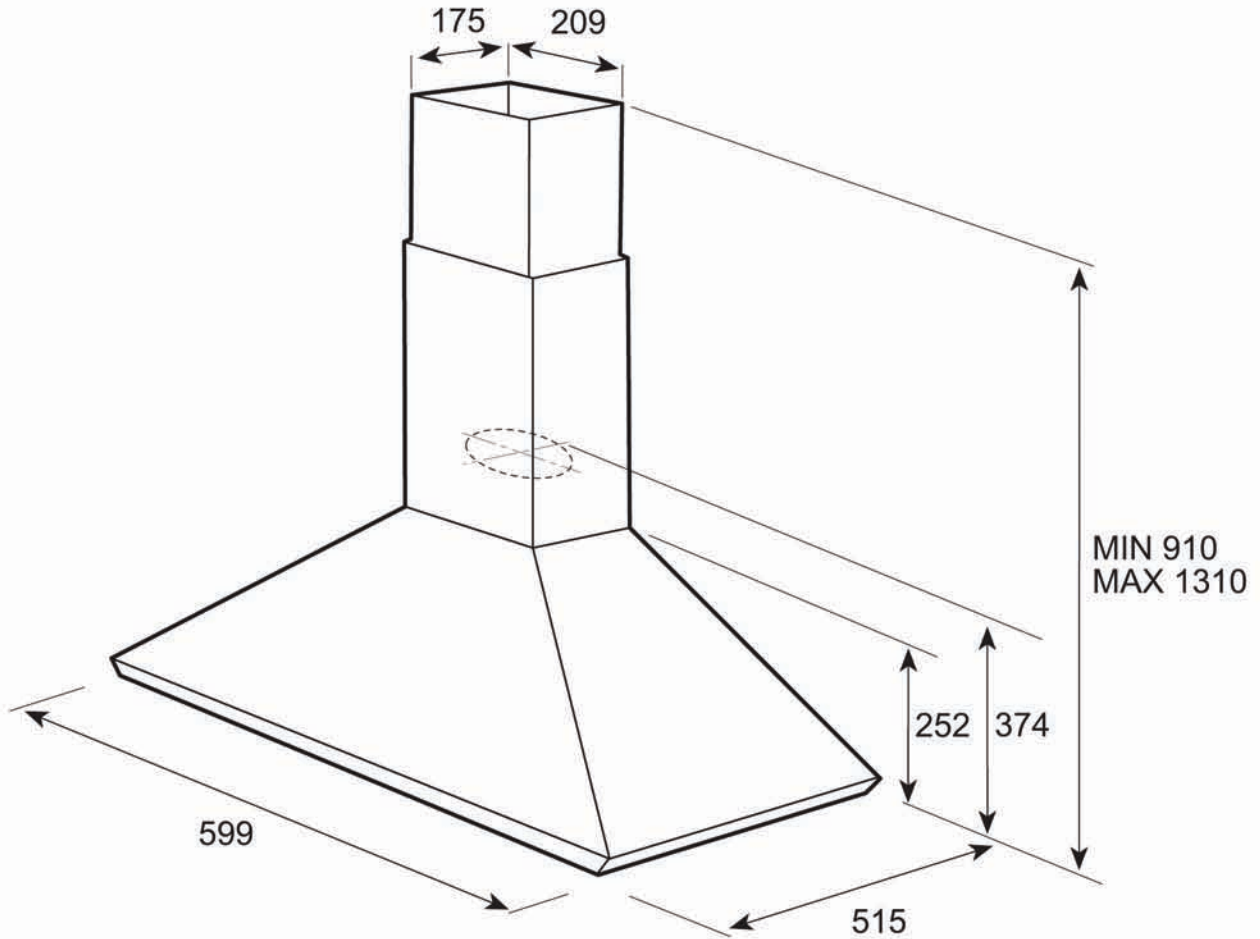

Canopy Rangehood

Model	Elec. Approval No.
KEY60	Q04872

Please call 02 9375 2390
www.kleenmaid-appliances.com.au

Kleenmaid
The best you can own.