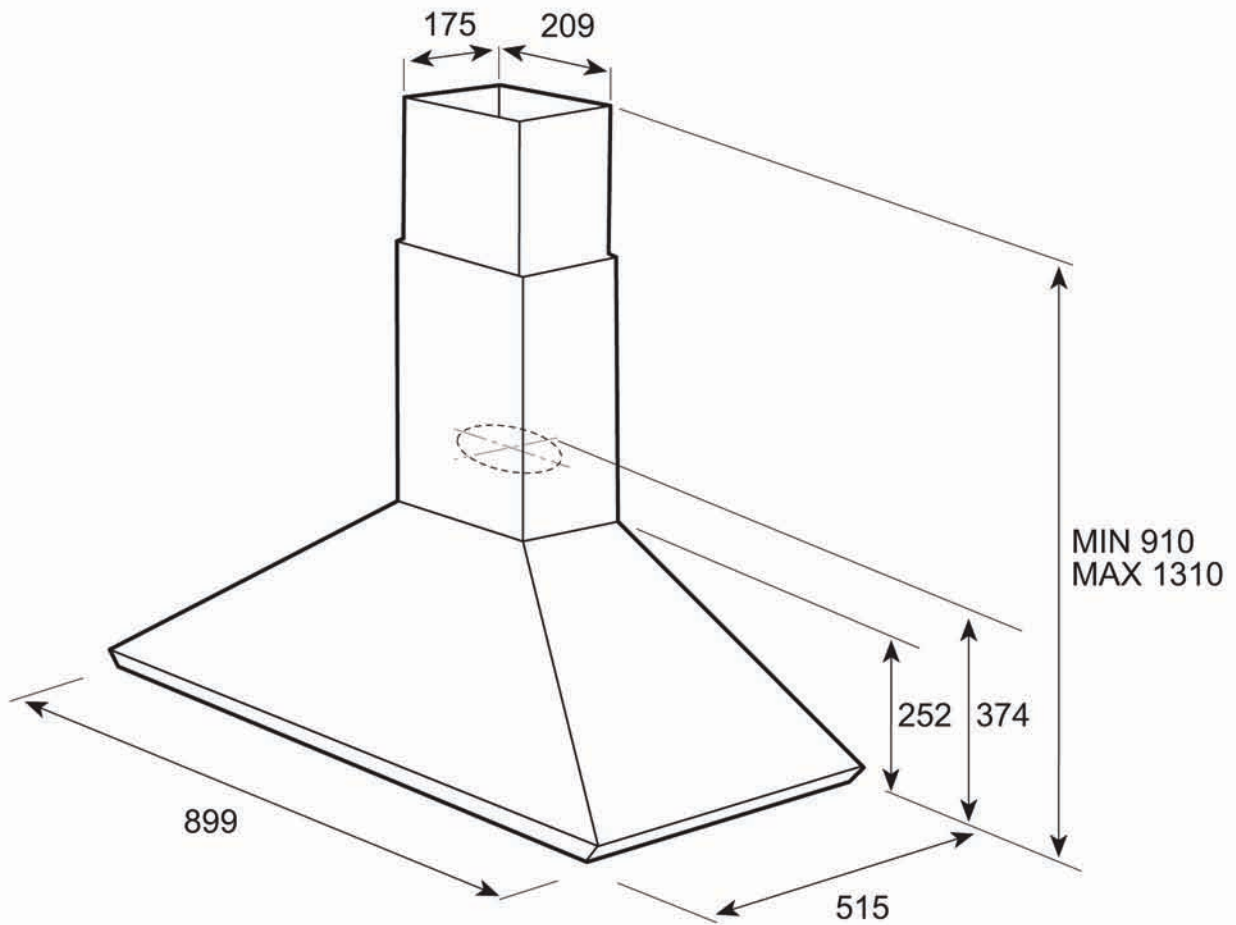

Canopy Rangehood

Model	Elec. Approval No.
KEY90	Q04872

Please call 02 9375 2390
www.kleenmaid-appliances.com.au

Kleenmaid
The best you can own.