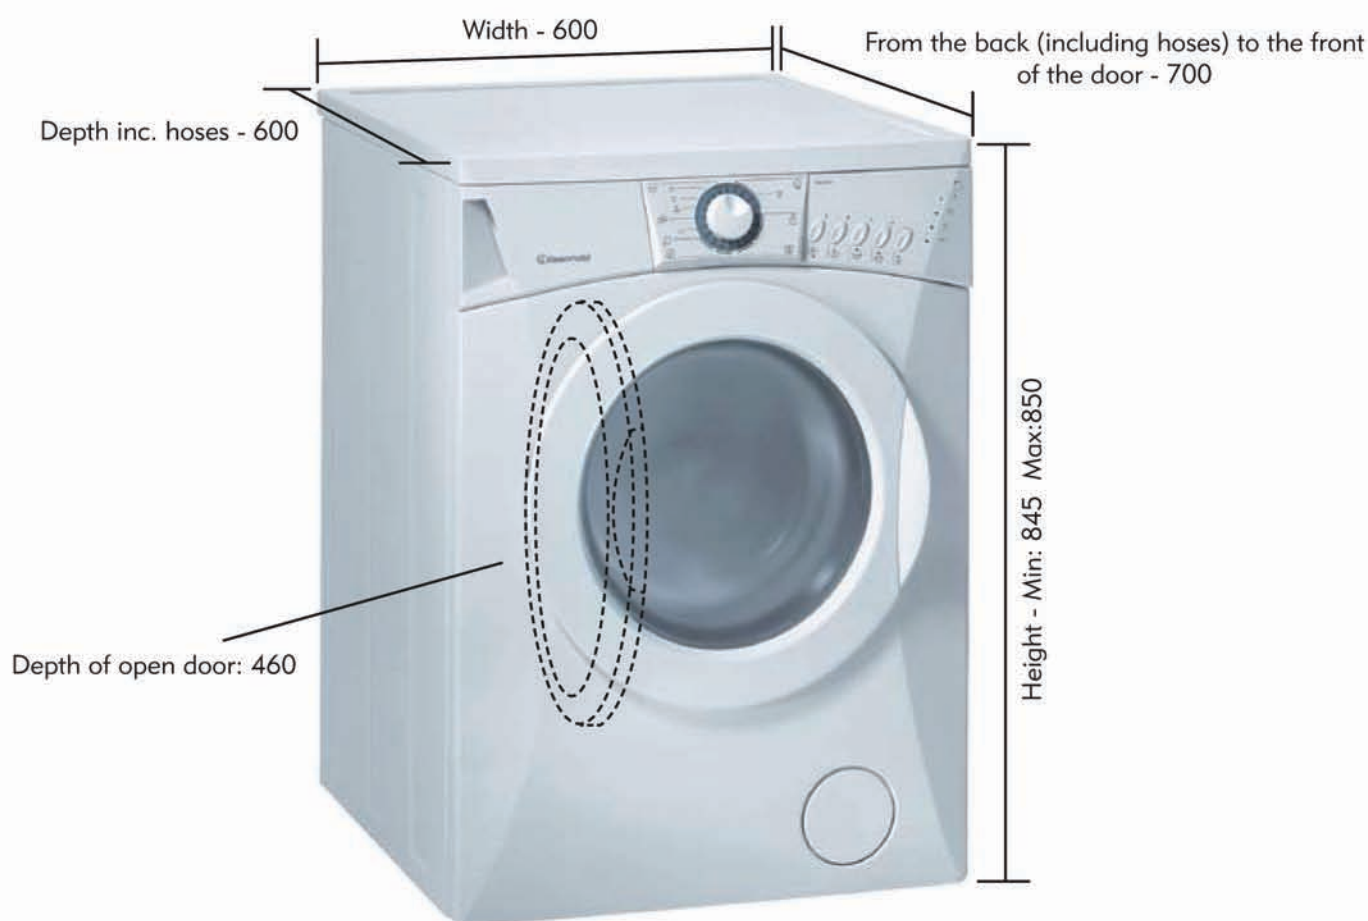

Front Loading Washer

Model	Elec. Approval No.	Electrical Rating		
		Voltage	kW	Amp
Washer KFL1000	Q050255	240	2.3	10

U0806

*Technical Specifications and product sizes can be varied by Manufacturer without notice. Any cut-outs for appliances should only be by physical measurements. Drawings are not to scale. All information supplied is for general reference purposes only and is on the understanding that Kleenmaid Pty Ltd will not be liable for any loss, liability or damage whatsoever arising as a result of reliance of such information.