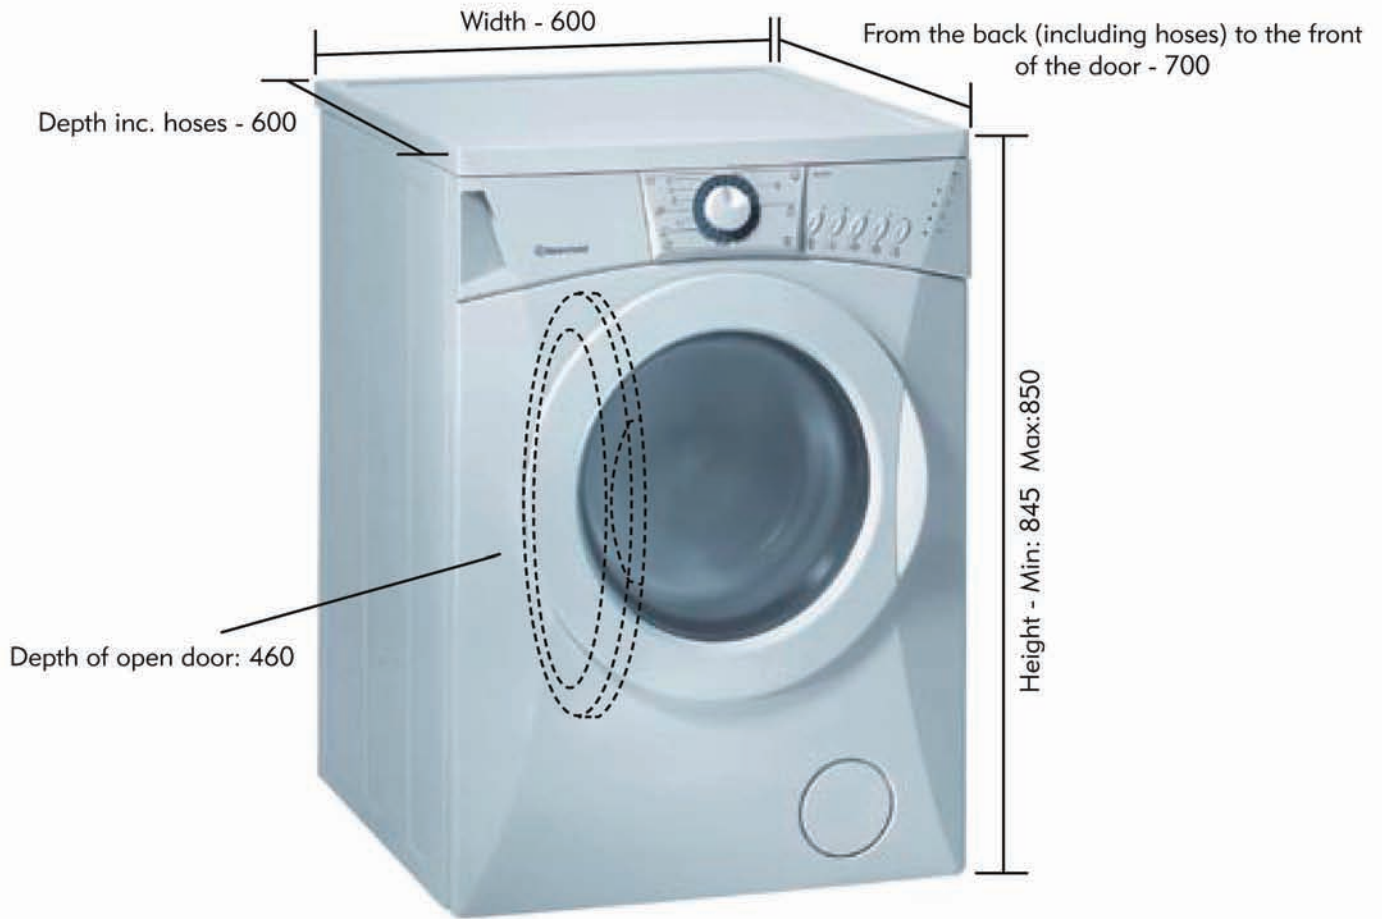

Front Loading Washer

Model	Elec. Approval No.	Electrical Rating		
		Voltage	kW	Amp
Washer KFL1600	Q050255	240	2.3	10

*Technical Specifications and product sizes can be varied by Manufacturer without notice. Any cut-outs for appliances should only be by physical measurements. Drawings are not to scale. All information supplied is for general reference purposes only and is on the understanding that Kleenmaid Pty Ltd will not be liable for any loss, liability or damage whatsoever arising as a result of reliance of such information.