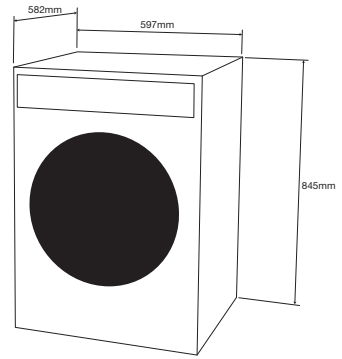

Eco Sensitive Washing Machine

Model: LW8014

- Unique Detergent Mix and Spray system improves the wash with less time and water.
- Rapid 12 minute wash with a daily 60 minute option.
- Dynamic Drum ensures no tangling and a more efficient rinse, using less water and energy.
- 15 fully customisable wash programmes with an 8kg capacity.
- The Boomerang wall panels provide more strength, less noise and vibration increasing the machine's life.
- Eco Logical system weighs the wash load to auto set the water and time parameters.
- Four rinse options, including Allergy Safe, with a maximum temperature setting of 90°C.
- Multiple spin speeds with an optimum 1400 RPM.
- Three wash stain levels with an easy iron programme.
- Seven allergen and four bacteria types can be eliminated by utilising the Allergy Safe programme.
- Easy to read digital wash cycle indicator.
- Wash with mixed colours and whites due to Detergent Mix and Spray system.
- European engineered and manufactured with Quality German electronics.
- Fully controllable Digital Drive motor.
- Add and remove garment pause function.
- High mount, extra-large 47cm door and handle for easy access and safer ergonomics.
- Dimensions 845H x 597W x 582D
- Door diameter 470mm
- 4 star energy, 4.5 star water