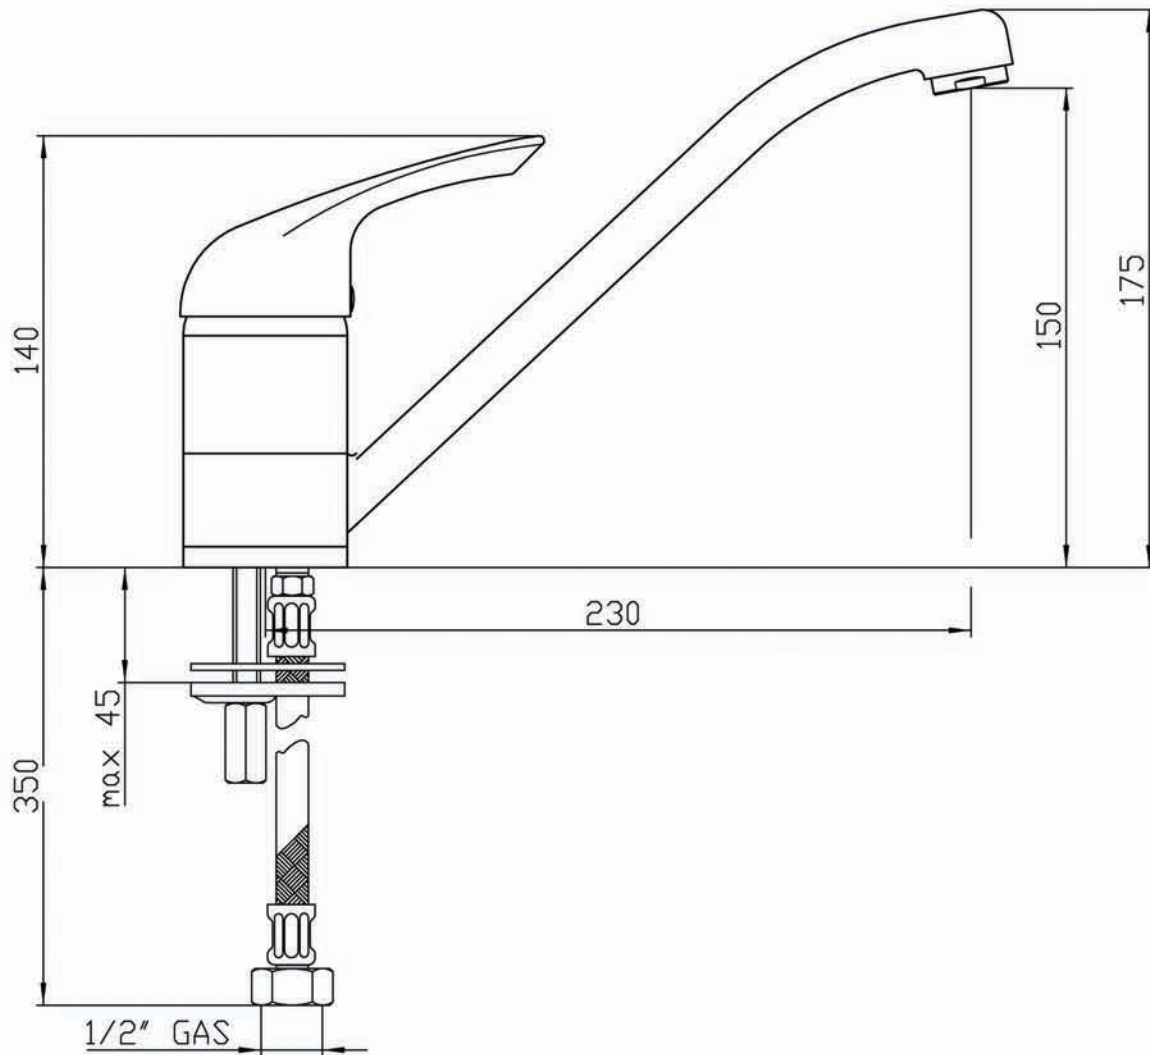

MT200 - Single Lever Tap

Kleenmaid's range of taps feature a stylish Italian design combined with its patented ceramic cartridge to ensure a lifetime of drip free use. With a 4 star water rating, you can be sure our natural resources are being conserved by installing a Kleenmaid tap.

Features:

- Water rating: 4 stars
- Cartridge: Patented ceramic cartridge
- Design: 2 piece construction
- Water pressure: Minimum 1 Bar = 14.5 psi = 100kpa
Maximum 20 Bar = 290 psi = 2000kpa
- Tap cut-out: 35mm cut out

Please call 02 9375 2390
www.kleenmaid-appliances.com.au

 **Kleenmaid**
The best you can own.

MT200 - Single Lever Tap

MT200

*Technical Specifications and product sizes can be varied by Manufacturer without notice. Any cut-outs for appliances should only be by physical measurements. Drawings are not to scale. All information supplied is for general reference purposes only and is on the understanding that Kleenmaid Pty Ltd will not be liable for any loss, liability or damage whatsoever arising as a result of reliance of such information.