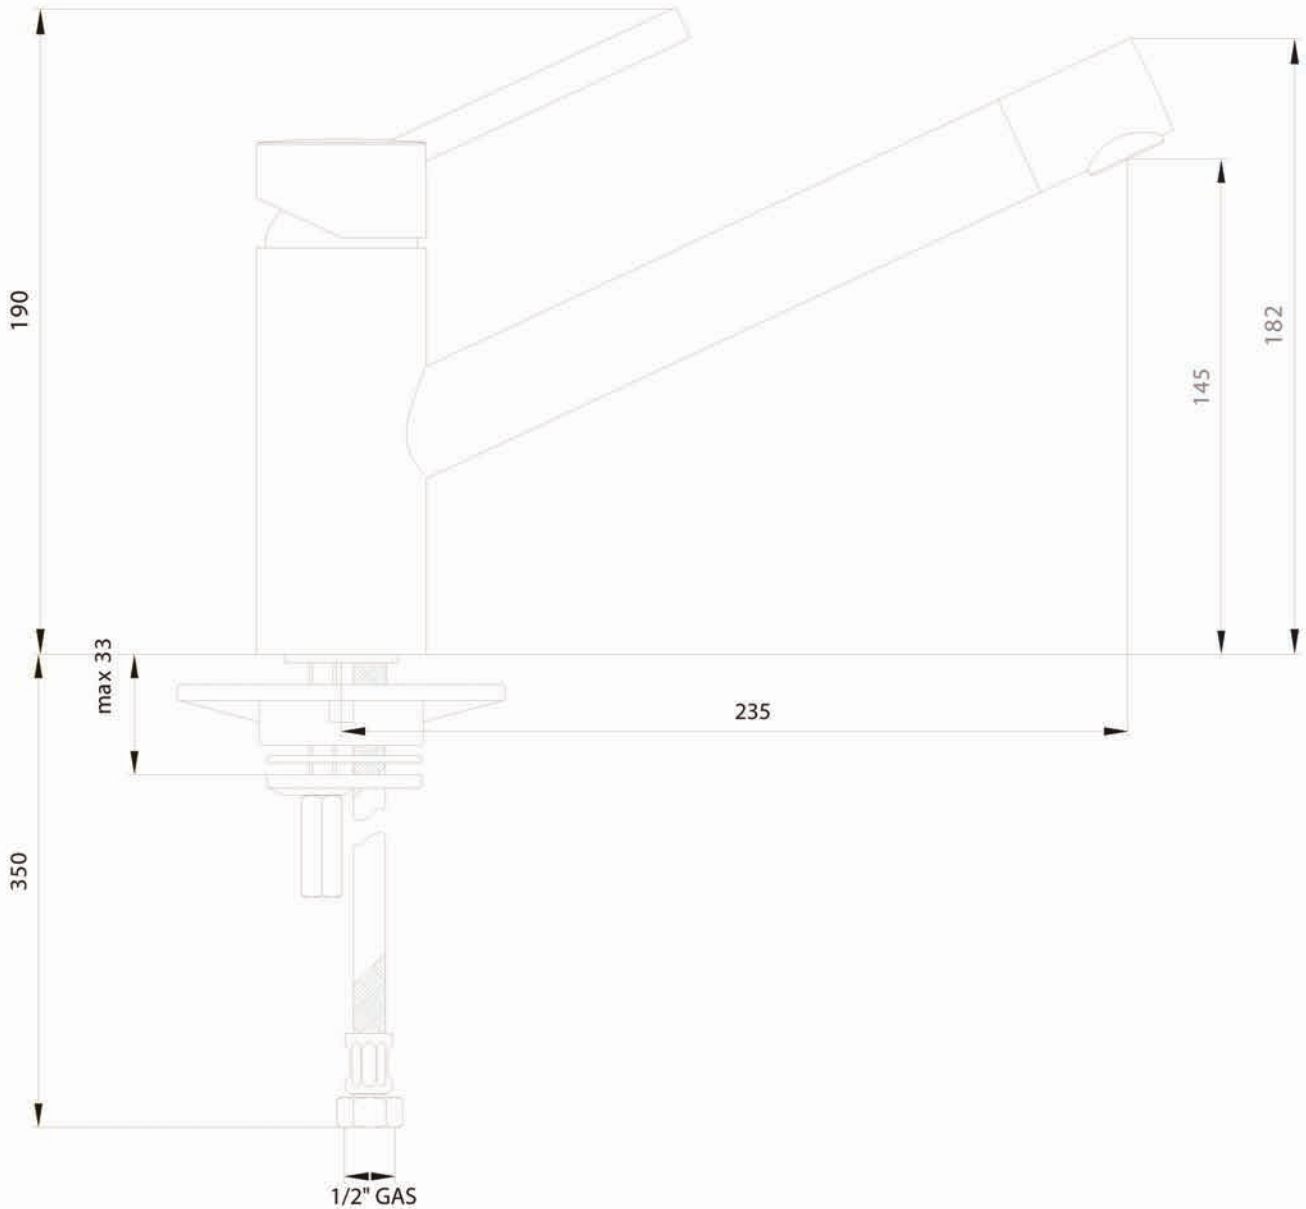

Premium Mixer Tap

Our new range of sculptural taps are designed and manufactured in Italy and are finished in sparkling chrome for beautiful aesthetics. Our patented ceramic tap cartridge is tested for a lifetime of drip free use and our taps are constructed using solid DZR brass for durability. Their modern ergonomic styling combined with effortless operation create a desirable tap range to suit any kitchen.

Finish:	Chrome
Cutout size	35mm
WELS rating:	4 star (7 litre p/min)
Tap Cartridge:	Patented ceramic cartridge
Mounting:	Sink or benchtop
Construction:	DZR Brass

*Technical Specifications and product sizes can be varied by Manufacturer without notice. Any cut-outs for appliances should only be by physical measurements. Drawings are not to scale. All information supplied is for general reference purposes only and is on the understanding that Kleenmaid Pty Ltd will not be liable for any loss, liability or damage whatsoever arising as a result of reliance of such information.

Please call 02 9375 2390
www.kleenmaid-appliances.com.au

Kleenmaid
 The best you can own.

Premium Mixer Tap

*Technical Specifications and product sizes can be varied by Manufacturer without notice. Any cut-outs for appliances should only be by physical measurements. Drawings are not to scale. All information supplied is for general reference purposes only and is on the understanding that Kleenmaid Pty Ltd will not be liable for any loss, liability or damage whatsoever arising as a result of reliance of such information.