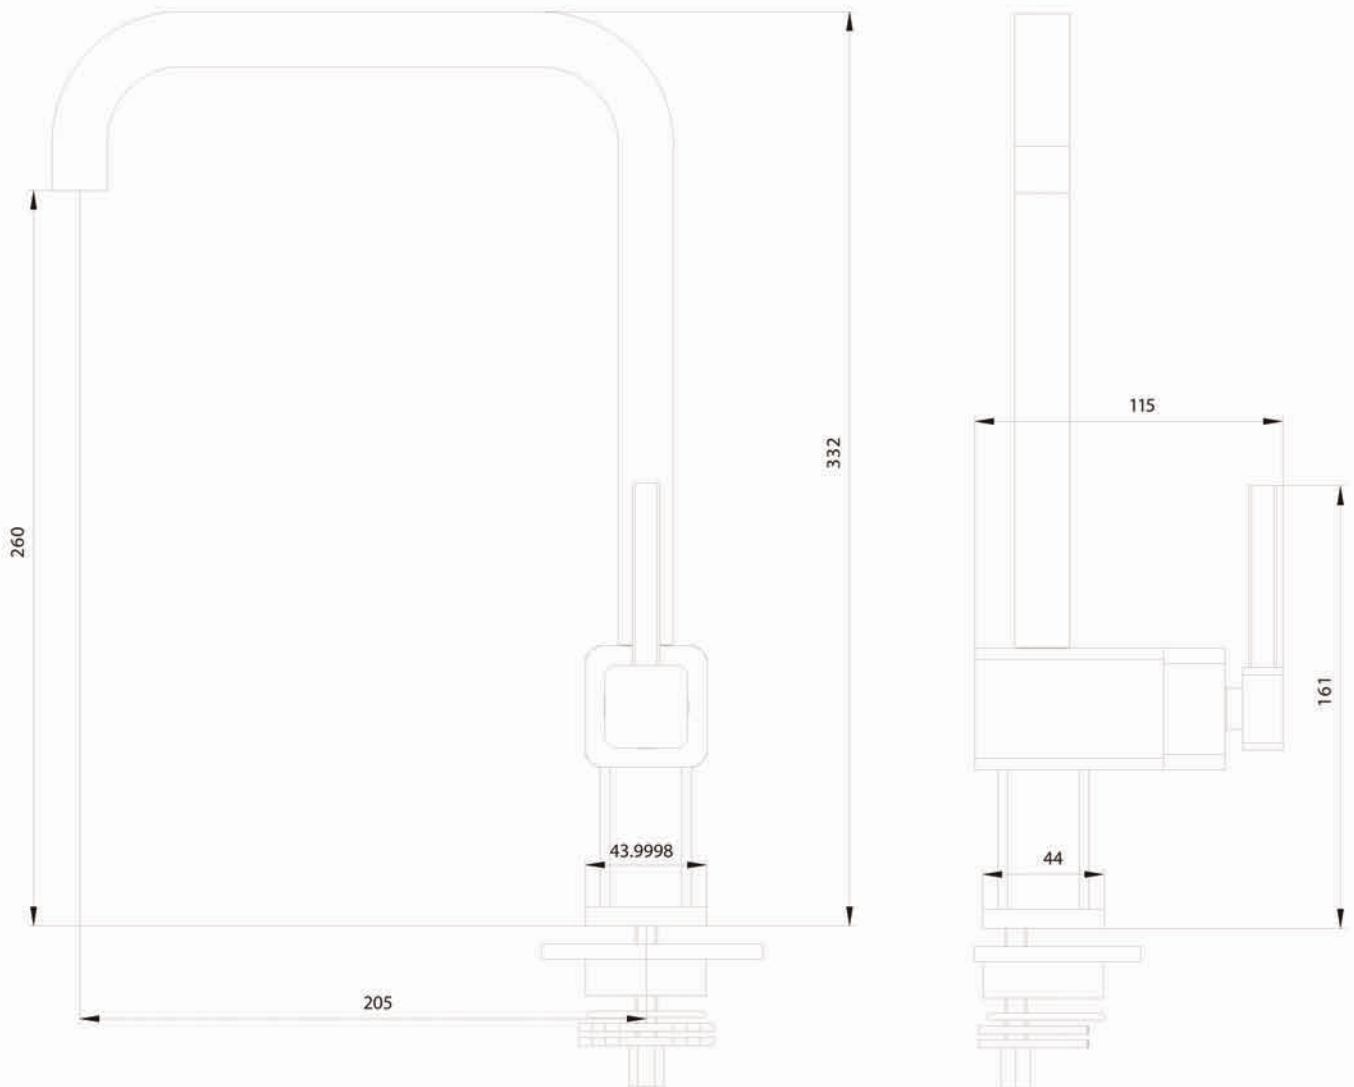

Professional Mixer Tap

Our new range of sculptural taps are designed and manufactured in Italy and are finished in sparkling chrome for beautiful aesthetics. Our patented ceramic tap cartridge is tested for a lifetime of drip free use and our taps are constructed using solid DZR brass for durability. Their modern ergonomic styling combined with effortless operation create a desirable tap range to suit any kitchen.

Finish:	Chrome
Cutout size	35mm
WELS rating:	4 star (7 litre p/min)
Tap Cartridge:	Patented ceramic cartridge
Mounting:	Benctop recommended (flexing may occur if sink mounted)
Construction:	DZR Brass

*Technical Specifications and product sizes can be varied by Manufacturer without notice. Any cut-outs for appliances should only be by physical measurements. Drawings are not to scale. All information supplied is for general reference purposes only and is on the understanding that Kleenmaid Pty Ltd will not be liable for any loss, liability or damage whatsoever arising as a result of reliance of such information.

Please call 02 9375 2390
www.kleenmaid-appliances.com.au

 **Kleenmaid**
 The best you can own.

Professional Mixer Tap

*Technical Specifications and product sizes can be varied by Manufacturer without notice. Any cut-outs for appliances should only be by physical measurements. Drawings are not to scale. All information supplied is for general reference purposes only and is on the understanding that Kleenmaid Pty Ltd will not be liable for any loss, liability or damage whatsoever arising as a result of reliance of such information.