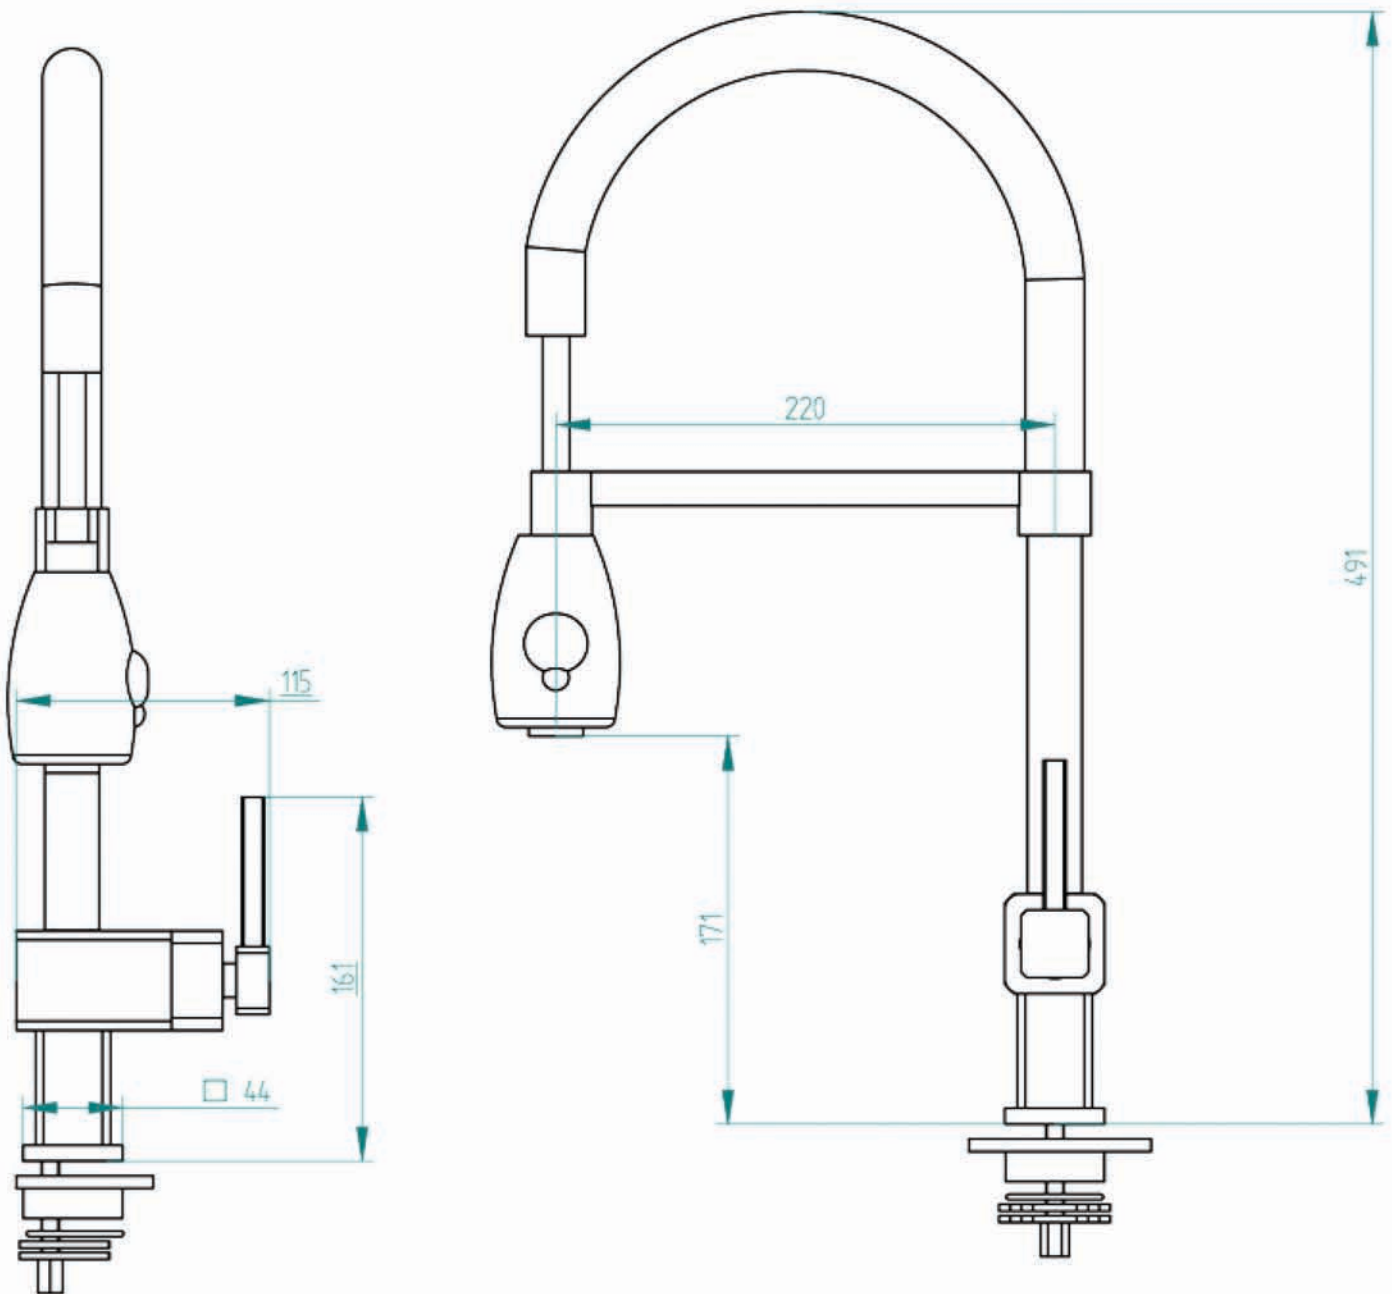

Professional Premium Mixer Tap

Our new range of sculptural taps are designed and manufactured in Italy and are finished in sparkling chrome for beautiful aesthetics. Our patented ceramic tap cartridge is tested for a lifetime of drip free use and our taps are constructed using solid DZR brass for durability. Their modern ergonomic styling combined with effortless operation create a desirable tap range to suit any kitchen.

Finish:	Chrome
Cutout size	35mm
WELS rating:	4 star (7 litre p/min)
Tap Cartridge:	Patented ceramic cartridge
Mounting:	Benctop recommended (flexing may occur if sink mounted)
Construction:	DZR Brass

*Technical Specifications and product sizes can be varied by Manufacturer without notice. Any cut-outs for appliances should only be by physical measurements. Drawings are not to scale. All information supplied is for general reference purposes only and is on the understanding that Kleenmaid Pty Ltd will not be liable for any loss, liability or damage whatsoever arising as a result of reliance of such information.

Please call 02 9375 2390
www.kleenmaid-appliances.com.au

Kleenmaid
 The best you can own.

Professional Premium Mixer Tap

*Technical Specifications and product sizes can be varied by Manufacturer without notice. Any cut-outs for appliances should only be by physical measurements. Drawings are not to scale. All information supplied is for general reference purposes only and is on the understanding that Kleenmaid Pty Ltd will not be liable for any loss, liability or damage whatsoever arising as a result of reliance of such information.