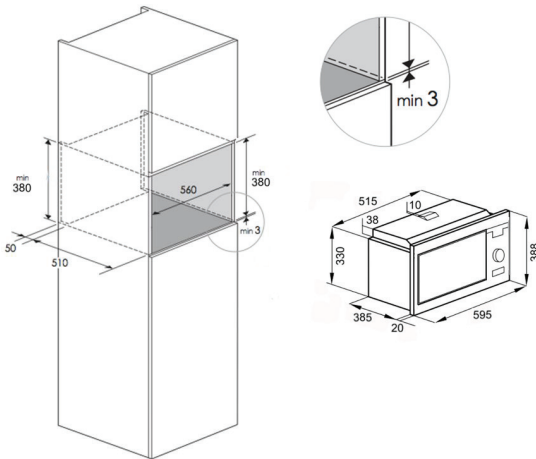

Model: MWG4511

- Traditional grill
- 8 pre-set cooking programmes
- Automatic multi-stage cooking
- 5 microwave power settings with maximum of 900W
- 1,100W grill power
- Microwave Quick-Start function
- 2 defrost functions, time/weight
- 2 microwave/grill combi functions
- Child safety lock on controls

NOTE: AS THIS MICROWAVE IS A BUILT IN MODEL
NO TRIM KIT IS REQUIRED