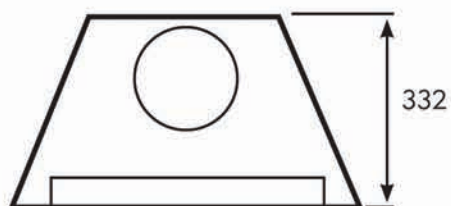

Style: Wall mounted

Colour: Black painted steel and tempered glass

Width: 550mm

Operation: 3 speed light soft push button

Lighting: 2 x 20w halogen lamps

Max airflow capacity: 750 m³/h

*Technical Specifications and product sizes can be varied by Manufacturer without notice. Any cut-outs for appliances should only be by physical measurements. Drawings are not to scale. All information supplied is for general reference purposes only and is on the understanding that Kleenmaid Pty Ltd will not be liable for any loss, liability or damage whatsoever arising as a result of reliance of such information.

Please call 02 9375 2390
www.kleenmaid-appliances.com.au

Kleenmaid
The best you can own.

Wall Mounted Rangehood

Specifications and dimensions

FRONT

SIDE

TOP

Notes on installation: