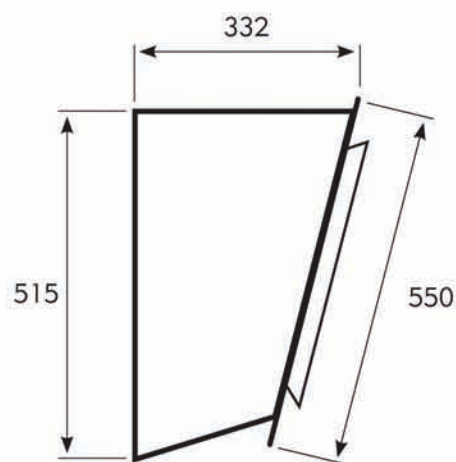

Style: Wall mounted

Colour: Black painted steel and tempered glass

Width: 550mm

Operation: 3 speed light soft push button

Lighting: 2 x 20w halogen lamps

Max airflow capacity: 750 m³/h

*Technical Specifications and product sizes can be varied by Manufacturer without notice. Any cut-outs for appliances should only be by physical measurements. Drawings are not to scale. All information supplied is for general reference purposes only and is on the understanding that Kleenmaid Pty Ltd will not be liable for any loss, liability or damage whatsoever arising as a result of reliance of such information.

Please call 02 9375 2390
www.kleenmaid-appliances.com.au

Kleenmaid
The best you can own.

Wall Mounted Rangehood

Specifications and dimensions

FRONT

SIDE

TOP

Notes on installation: