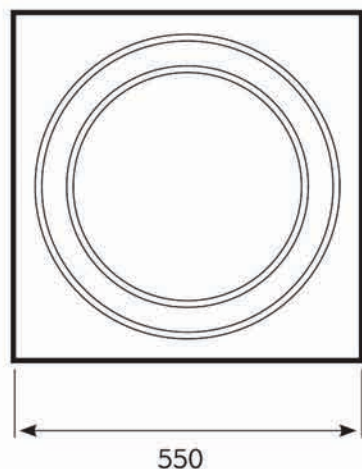

Wall Mounted Rangehood

Specifications and dimensions

FRONT