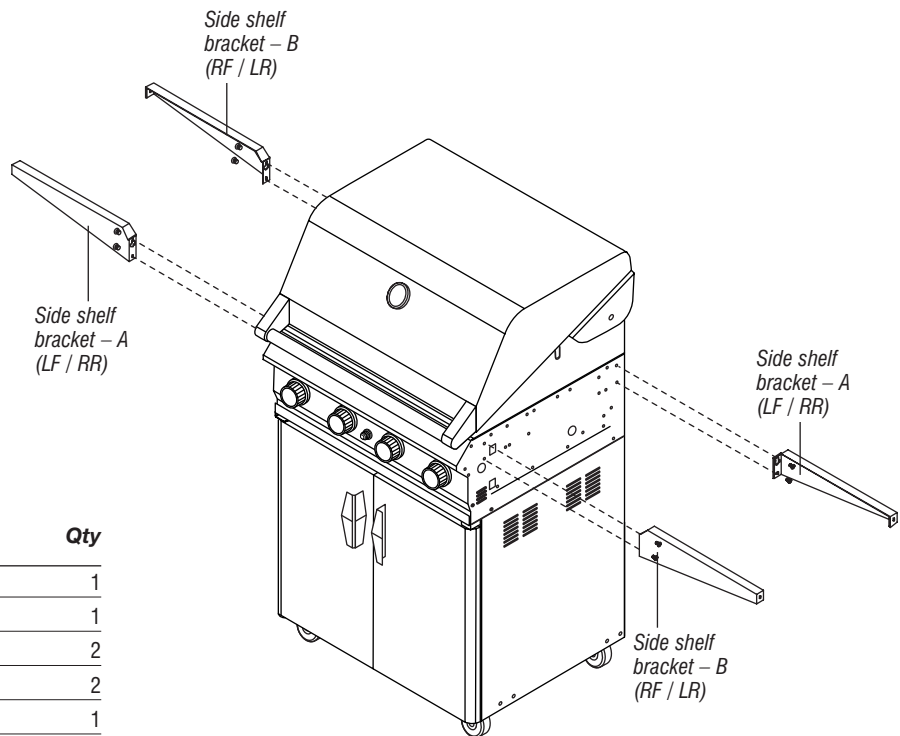

Attaching Side Shelves

Suitable for the following Kleenmaid Professional models:

Crossray Barbecue – OCCPB / OCCPBNG
 Teppan Yaki / Wok Burner – OCCTWB / OCCTWBNG
 Sink / Service Cart – OCCSC
 Cabinet – OCCAB
 Designer Burner (Standard) – OCCBB / OCCDBNG

NOTE: Installation shown using Crossray barbecue as example.

INSTALL SIDE SHELF BRACKETS

Phillips-head screw 1/4" x 1/2"
 Qty: 8

PARTS LIST: KIT # Y0580001

Description	Part #	Qty
Side shelf – left	P01106005A	1
Side shelf – right	P01107040B	1
Side shelf bracket – A: LF / RR	P01204005B	2
Side shelf bracket – B: RF / LR	P01206005B	2
Hardware pack	P06003084A	1

INSTALL SIDE SHELVES

Phillips-head screw 1/4" x 1/2"
 Qty: 8

Flange nut 1/4"
 Qty: 8