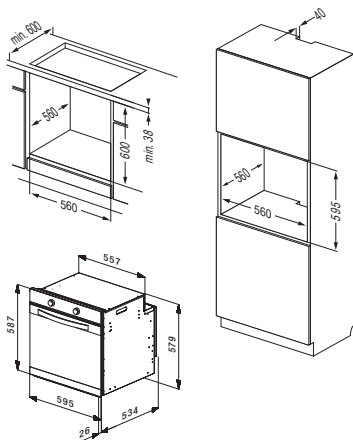

QUALITY ASSURED

J10956_01