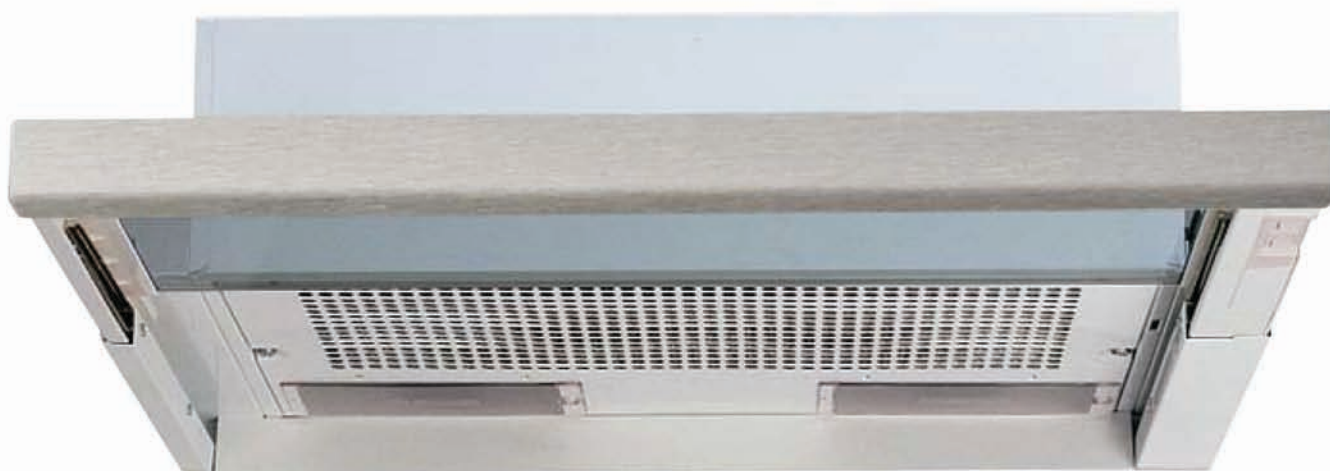

Slide-away Rangehood

Style: Wall mounted slide away
 Colour: Stainless steel fascia
 (Optional white fascia available)
 Width: 600mm
 Operation: 2 speed mechanical slider
 Lighting: 2 x 40w incandescent globes
 Max airflow capacity: 350m³/h