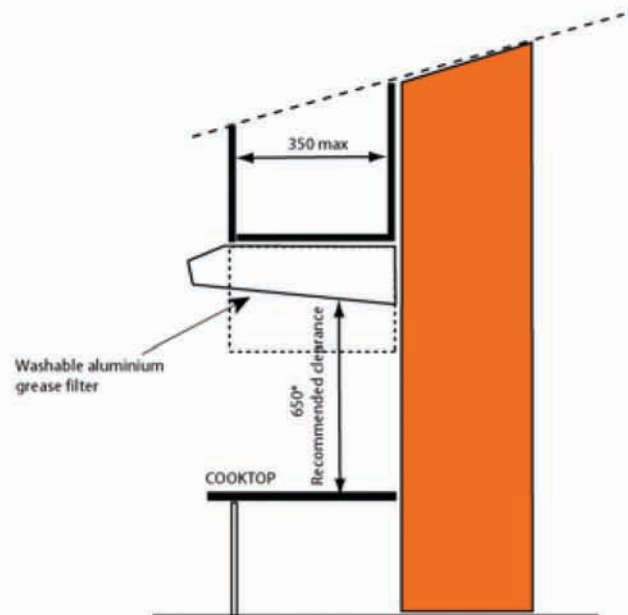

* When positioning hood above cooktop please check your local gas company regulations (650mm recommended)

Model	Maximum Airflow Capacity (m³/h)	Elec. Approval No.	Width (mm)	Dimensions		Electrical Rating		
				Height (mm)	Depth (mm)	Voltage	W	Amp
RH24	570	Q031544	599	132	510	240	240	10

Please call 02 9375 2390
www.kleenmaid-appliances.com.au

Kleenmaid
The best you can own.