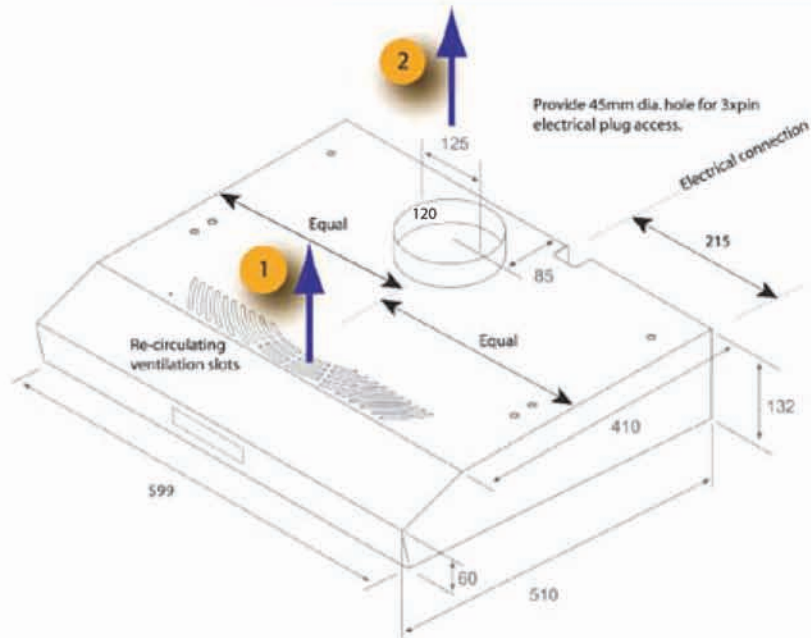

Fixed Rangehood

1 Re-circulation This mode is used if it is not possible to exhaust to the outside. The exhaust air comes out through the front upper side. It is important to install a carbon filter when using recirculating mode, to absorb cooking vapours.

2 Exhaust Upwards If the exhaust pipe passes through the cabinet above the cooker, 130mm diameter holes must be made in the cabinet both on the bottom and on the top for the pipe to pass through and fasten to the coupling sleeve under the cabinet.

When planning the venting, always minimise the length of pipe and number of bends. See our installation and venting specifications for further information. The replaceable carbon filter filtrates the area and odours when the unit is used without external venting. The carbon filter RHC024 is NOT fitted to the unit. This filter is available as an accessory and when it is fitted it **MUST BE REPLACED EVERY 6 MONTHS.**

To accommodate pipe provide 130mm dia. holes top & bottom of cabinet when utilising top ventilation