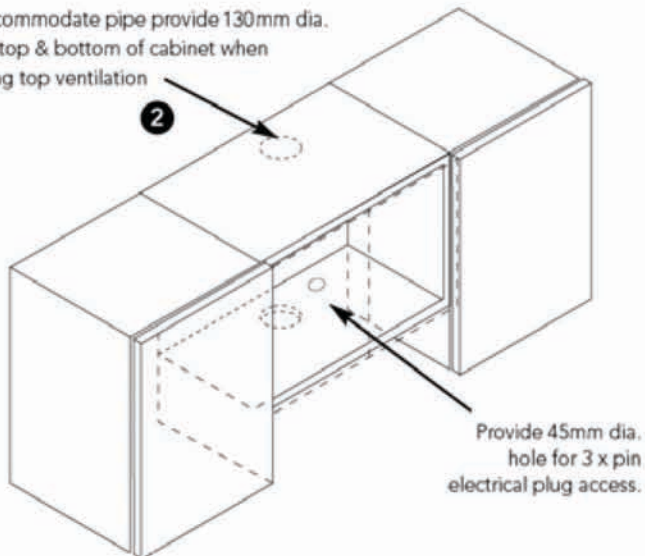

* When positioning hood above cooktop please check your local gas company regulations (650mm recommended)

Model	Maximum Airflow Capacity (m³/h)	Elec. Approval No.	Width (mm)	Dimensions		Electrical Rating		
				Height (mm)	Depth (mm)	Voltage	W	Amp
RH24	570	Q031544	599	132	510	240	240	10

Please call 02 9375 2390
www.kleenmaid-appliances.com.au

Kleenmaid
The best you can own.