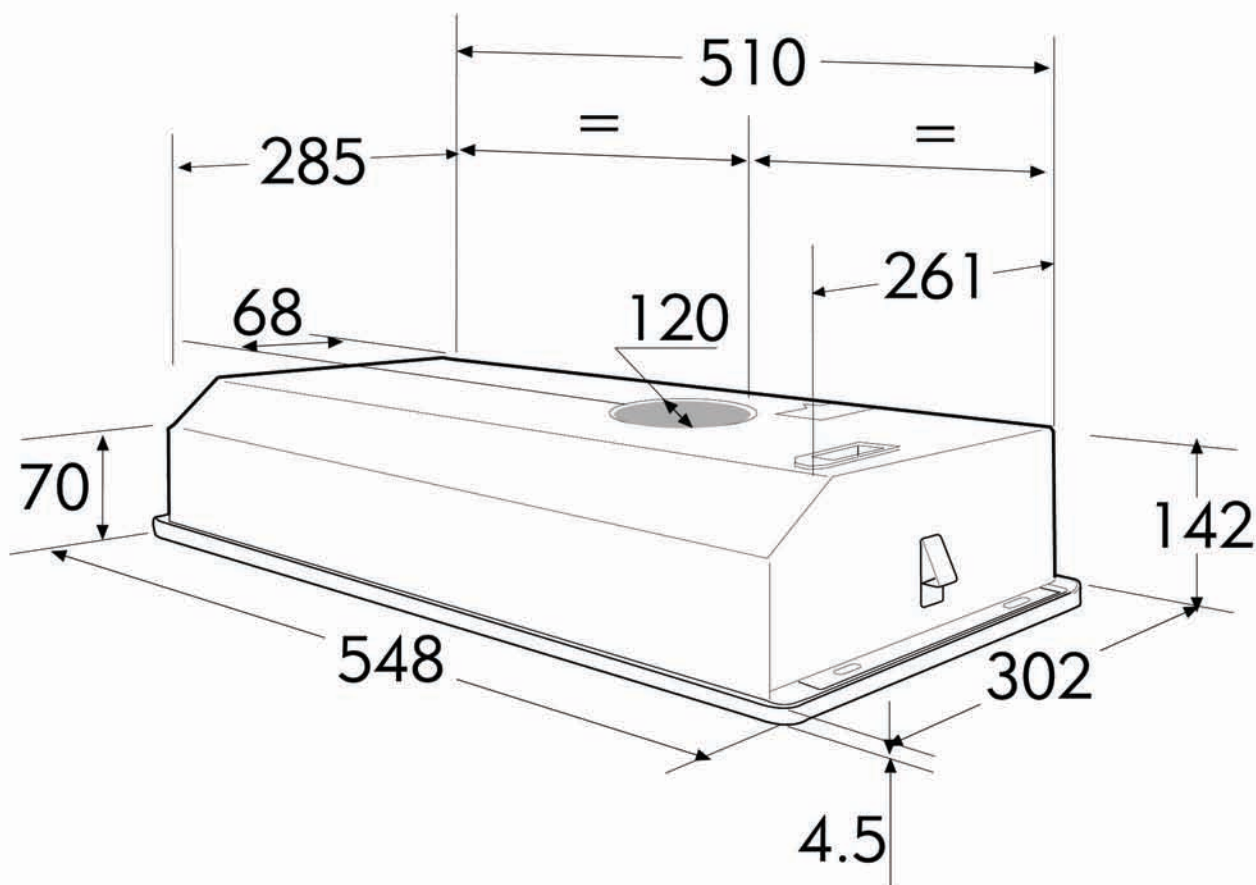

Concealed Rangehood

Specifications and Dimensions

Model	Elec. Approval No.
RH30	Q97067

Please call 02 9375 2390
www.kleenmaid-appliances.com.au

Kleenmaid
The best you can own.