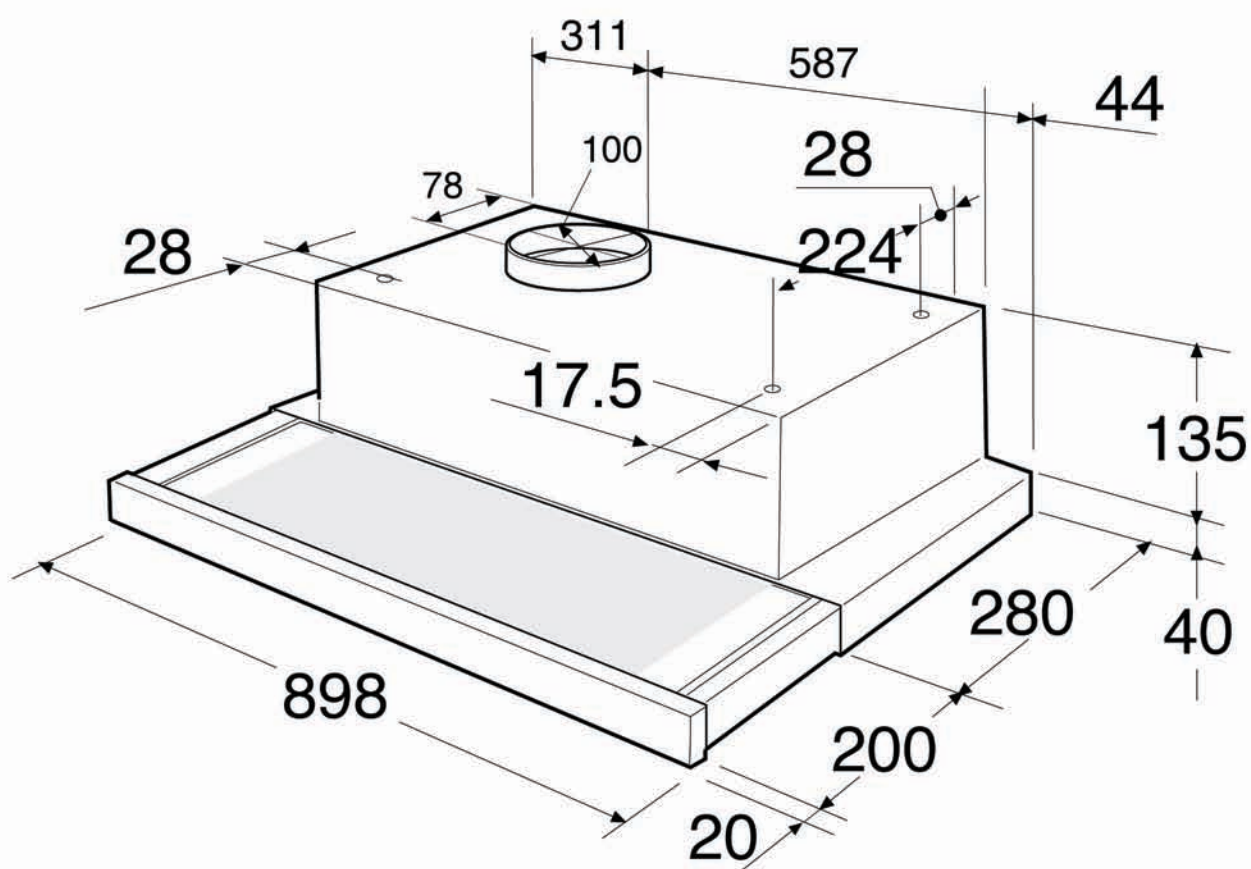

Slide-away Rangehood

Model	Elec. Approval No.
RH3X	Q97067

Please call 02 9375 2390
www.kleenmaid-appliances.com.au

Kleenmaid
The best you can own.