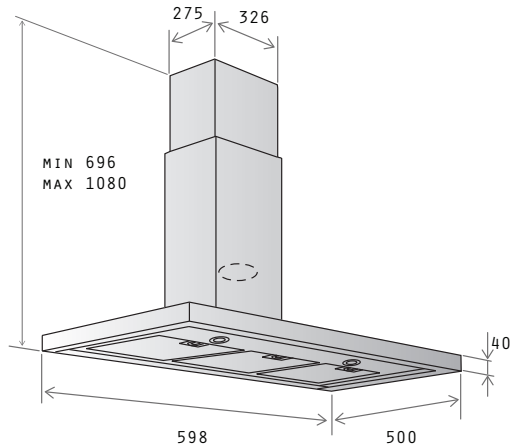

- Unique Stainless steel professional **ProTec Micro*** grease filters
- 12% more powerful performance, 900m³/h
- 16% quieter sound rating from 47 dbA with Kleenmaid's **Whisper*** technology
- 4 extraction speeds
- Front mount, centre touch control panel with night blue led lighting
- Slimline stainless steel construction
- Timer for automatic shut off for manual operation
- 2 halogen lights
- Non return protection for external air
- 150mm diameter air venting capacity for excellent performance