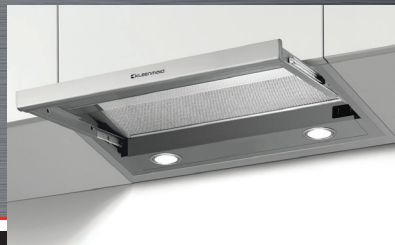

Concealed Slide Out Rangehood 60cm

Model: RHSOG60

- Concealed/slide out
- High performance up to 800m³/h
- Noise 53 dbA
- 3 extraction speeds
- Push button speed controller
- 2 halogen lamps with auto mode
- Aluminium anti-grease filter, washable in the dishwasher
- Outside air non return flap
- Ø air output 150mm for increased performance
- Automatic light and motor operation
- Also available in 90cm RHSOG90