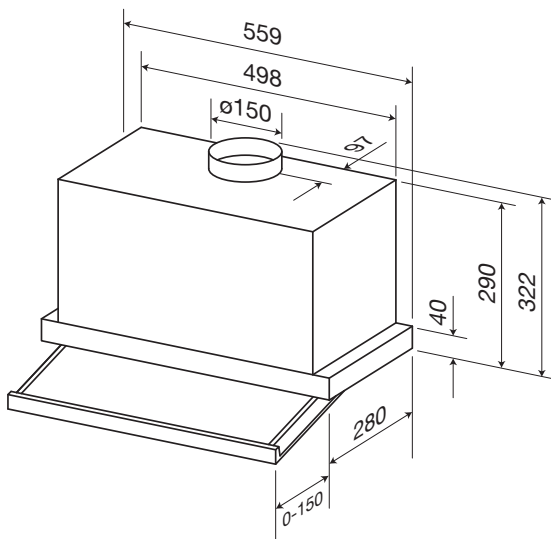

Concealed Slide Out Rangehood 60cm

Model: RHSOG60

- Concealed/slide out
- High performance up to 800m³/h
- Noise 53 dbA
- 3 extraction speeds
- Push button speed controller
- 2 halogen lamps with auto mode
- Aluminium anti-grease filter, washable in the dishwasher
- Outside air non return flap
- Ø air output 150mm for increased performance
- Automatic light and motor operation
- Also available in 90cm RHSOG90