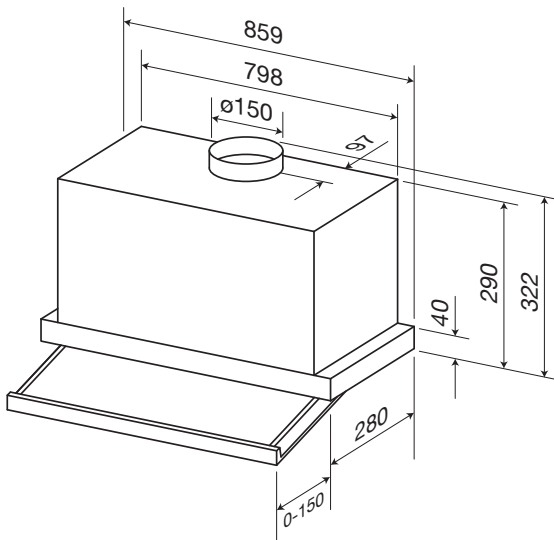

Concealed Slide Out Rangehood 90cm

Model: RHSOG90

- Concealed/slide out
- High performance up to 800m³/h
- Noise 53 dbA
- 3 extraction speeds
- Push button speed controller
- 2 halogen lamps with auto mode
- Aluminium anti-grease filter, washable in the dishwasher
- Outside air non return flap
- Ø air output 150mm for increased performance
- Automatic light and motor operation
- Also available in 60cm RHSOG60