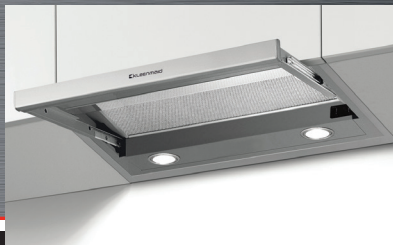

Concealed Slide Out Rangehood 90cm

Model: RHSOG90

- Concealed/slide out
- High performance up to 800m³/h
- Noise 53 dbA
- 3 extraction speeds
- Push button speed controller
- 2 halogen lamps with auto mode
- Aluminium anti-grease filter, washable in the dishwasher
- Outside air non return flap
- Ø air output 150mm for increased performance
- Automatic light and motor operation
- Also available in 60cm RHSOG60