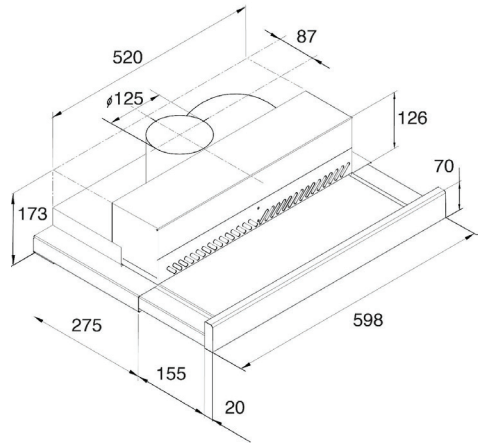

Reversible Venting Slide Out Rangehood 60cm

Model: RHSOR60

- Reversible venting option
- Reversible slide out, with visible front panel
- Stainless steel front panel
- Single fan 450m³/h
- Noise 59dbA
- Ø air output 120mm
- 2 Halogen lamps
- Aluminium anti-grease filter, washable in dishwasher
- 3 speed touch button control
- Slow motion slide system
- Outside air non return flap