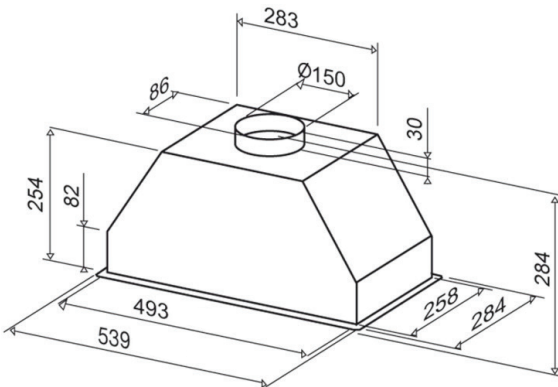

Stainless Steel Fixed, Undermount Rangehood 60cm

Model: RHUM60

- Fixed Stainless Steel flush mount
- Perimeter extraction for better performance and aesthetics
- High performance up to 950m³/h
- AutoSensor technology
- Noise 51 dbA
- 4 extraction speeds
- 2 Halogen lamps
- Aluminium anti-grease filter, washable in the dishwasher
- Outside air non return flap
- Ø air output 150mm for increased performance

AutoSensor

J10956_01