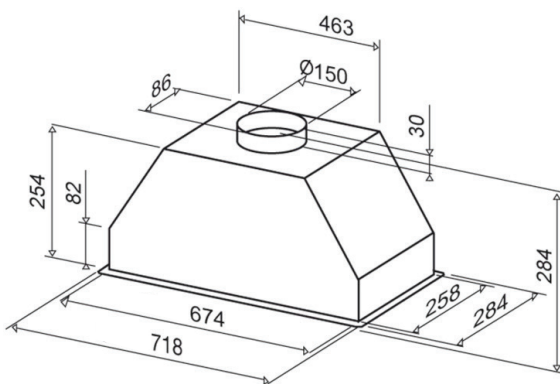

QUALITY ASSURED

J10956_01