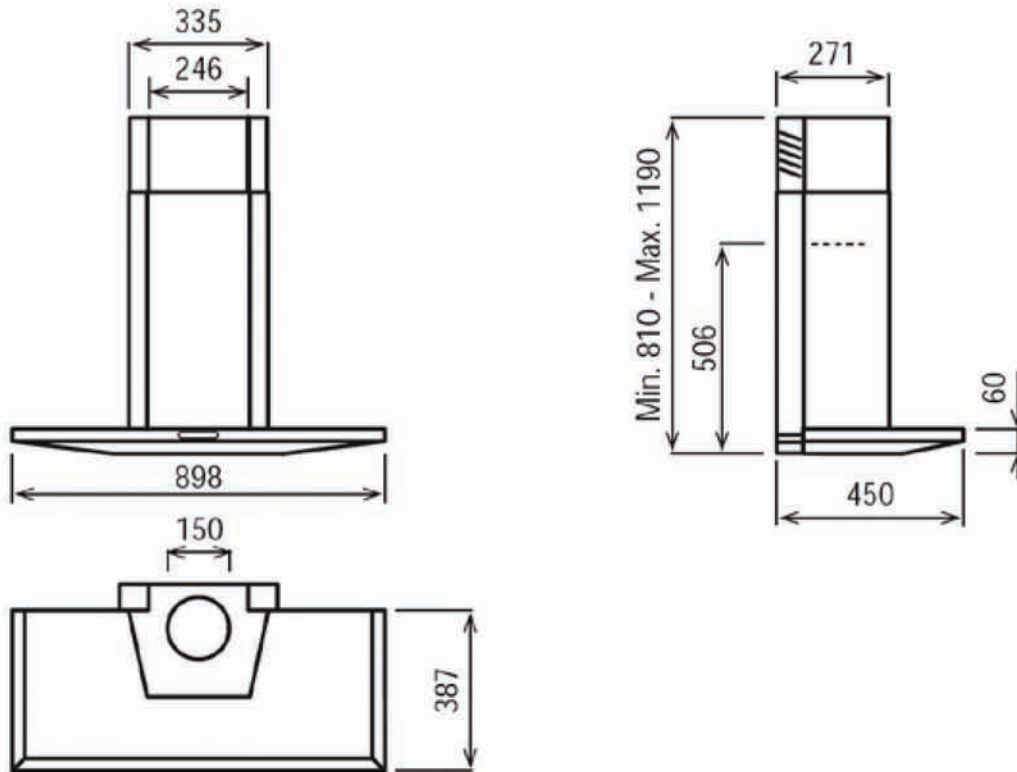

David Lewis Collection

Canopy Rangehood

To ensure maximum performance from your Kleenmaid rangehood, external venting is recommended. If you have any questions or require further details please call Kleenmaid Customer Care on FREECALL 1300 652 100.

Minimum distance above cooktop: Electric cooktop – 650mm
Gas cooktop – 650mm
(Check Local Regulations)

Size of venting pipe: 150mm

Maximum length of ducting: 3 metres

Ducting: EzyVent venting supplies recommended.
For maximum performance keep length of ducting short and the number of elbows used to a minimum.

Recirculating: Is an option if it is not possible to exhaust your rangehood outside. When using this option it is necessary to fit a CARBON FILTER. This will eliminate odours in the kitchen.

Model	Maximum Airflow Capacity (m³/h)	Elec. Approval No.	Width (mm)	Dimensions Height (mm)	Depth (mm)	Electrical Rating		
						Voltage	W	Amp
SAMURAI	700	Q96344	898	min. 810 max. 1190	450	240	215	.9

Please call 02 9375 2390
www.kleenmaid-appliances.com.au

Kleenmaid
The best you can own.