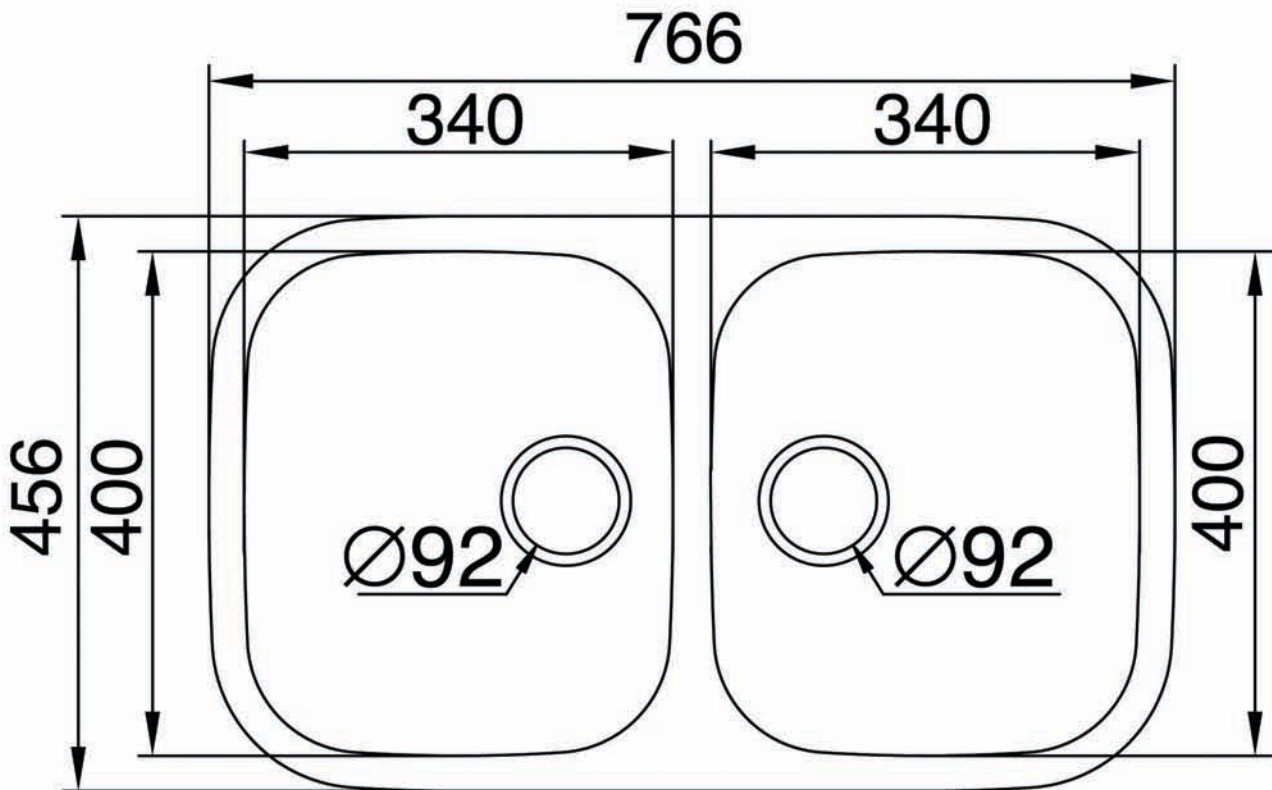

Dimensions and Specifications

Double Bowl Undermount Sink

Kleenmaid's range of sinks offer the ultimate in function and style. Finished in smooth stainless steel this undermount, combined with a granite or stone benchtop and sculptural tap, creates the perfect finish to your kitchen.

Installation type:	Undermount
Finish:	Smooth stainless steel (Minimises scratch visibility)
Construction:	1.25mm thick stainless steel
Sink Dimensions:	766 x 456mm
Bowl Dimensions:	340 x 400 x 180 (both bowls)
Inclusions:	Sealable waste baskets Steel basket Beech chopping board Installation template
Accessories:	Stainless steel soap dispenser (SCSD)

Please call 02 9375 2390
www.kleenmaid-appliances.com.au

 **Kleenmaid**
 The best you can own.

Dimensions and Specifications

Double Bowl Undermount Sink

*Technical Specifications and product sizes can be varied by Manufacturer without notice. Any cut-outs for appliances should only be by physical measurements. Drawings are not to scale. All information supplied is for general reference purposes only and is on the understanding that Kleenmaid Pty Ltd will not be liable for any loss, liability or damage whatsoever arising as a result of reliance of such information.