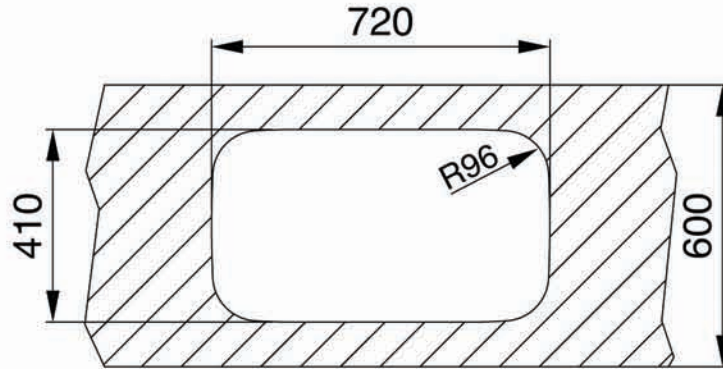

Dimensions and Specifications

Double Bowl Undermount Sink

Kleenmaid's range of sinks offer the ultimate in function and style. Finished in smooth stainless steel this undermount, combined with a granite or stone benchtop and sculptural tap, creates the perfect finish to your kitchen.

Installation type:	Undermount
Finish:	Smooth stainless steel (Minimises scratch visibility)
Construction:	1.25mm thick stainless steel
Sink Dimensions:	766 x 456mm
Bowl Dimensions:	340 x 400 x 180 (both bowls)
Inclusions:	Sealable waste baskets Steel basket Beech chopping board Installation template
Accessories:	Stainless steel soap dispenser (SCSD)

Please call 02 9375 2390
www.kleenmaid-appliances.com.au

 **Kleenmaid**
 The best you can own.

Dimensions and Specifications

Double Bowl Undermount Sink

*Technical Specifications and product sizes can be varied by Manufacturer without notice. Any cut-outs for appliances should only be by physical measurements. Drawings are not to scale. All information supplied is for general reference purposes only and is on the understanding that Kleenmaid Pty Ltd will not be liable for any loss, liability or damage whatsoever arising as a result of reliance of such information.