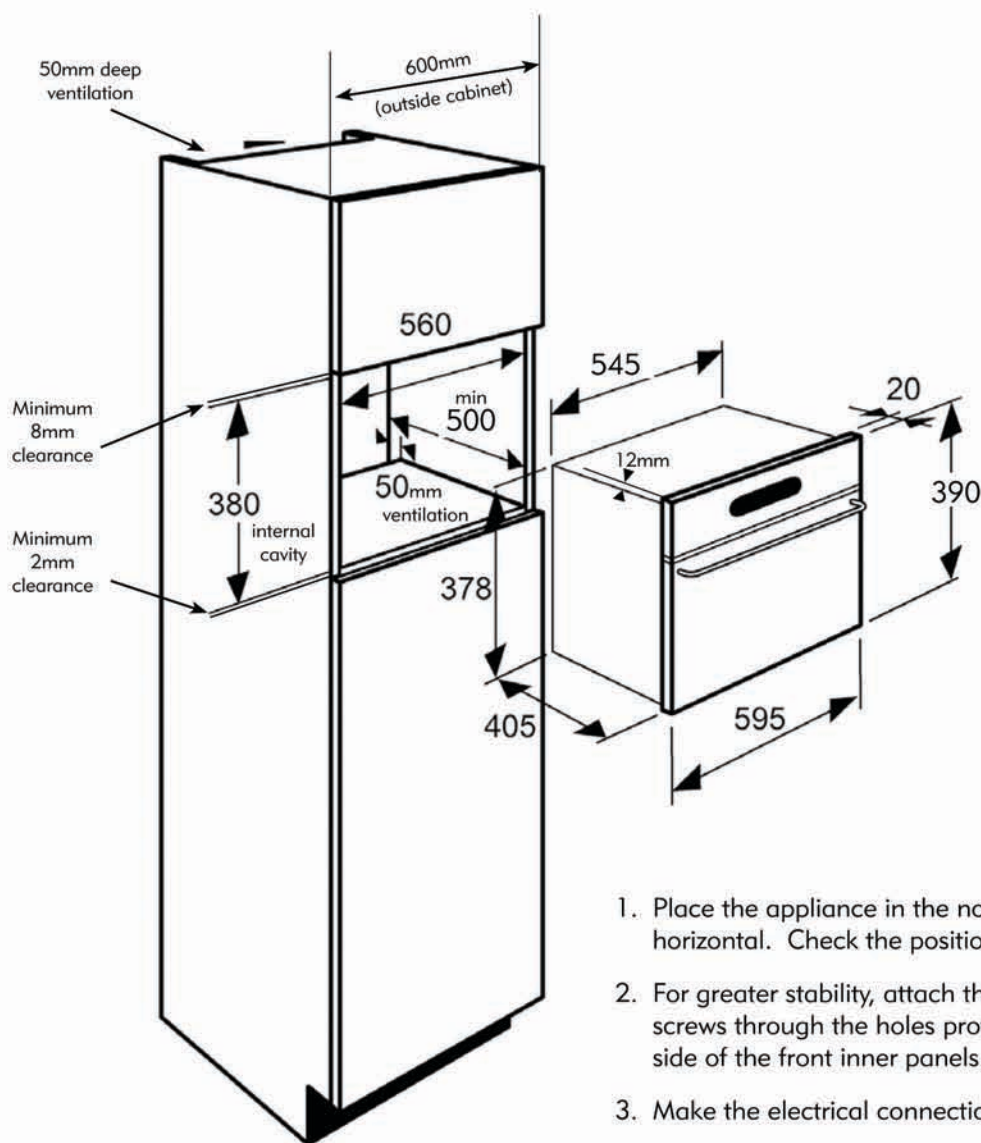

Built-in Steam Ovens

1. Place the appliance in the nook. The appliance must be horizontal. Check the position.
2. For greater stability, attach the oven in the cabinet with 2 screws through the holes provided for this purpose on either side of the front inner panels.
3. Make the electrical connection
4. The closed oven door sits approximately 2mm higher than the base of the oven which sits flush in the cabinet cavity. The door will open down 2mm lower than the base to a horizontal position. Refer to minimum clearances.

⚠ Ensure that the plug and powerpoint will be accessible after installing.

Model	Capacity (Litres)	Approval No.	Installation Method	Electrical Rating		
				Voltage	kW	Amps
SOE101X SOE102X	23	Q031573	Flush Mounted	240	1.77	10

*Technical Specifications and product sizes can be varied by Manufacturer without notice. Any cut-outs for appliances should only be by physical measurements. Drawings are not to scale. All information supplied is for general reference purposes only and is on the understanding that Kleenmaid Pty Ltd will not be liable for any loss, liability or damage whatsoever arising as a result of reliance of such information.