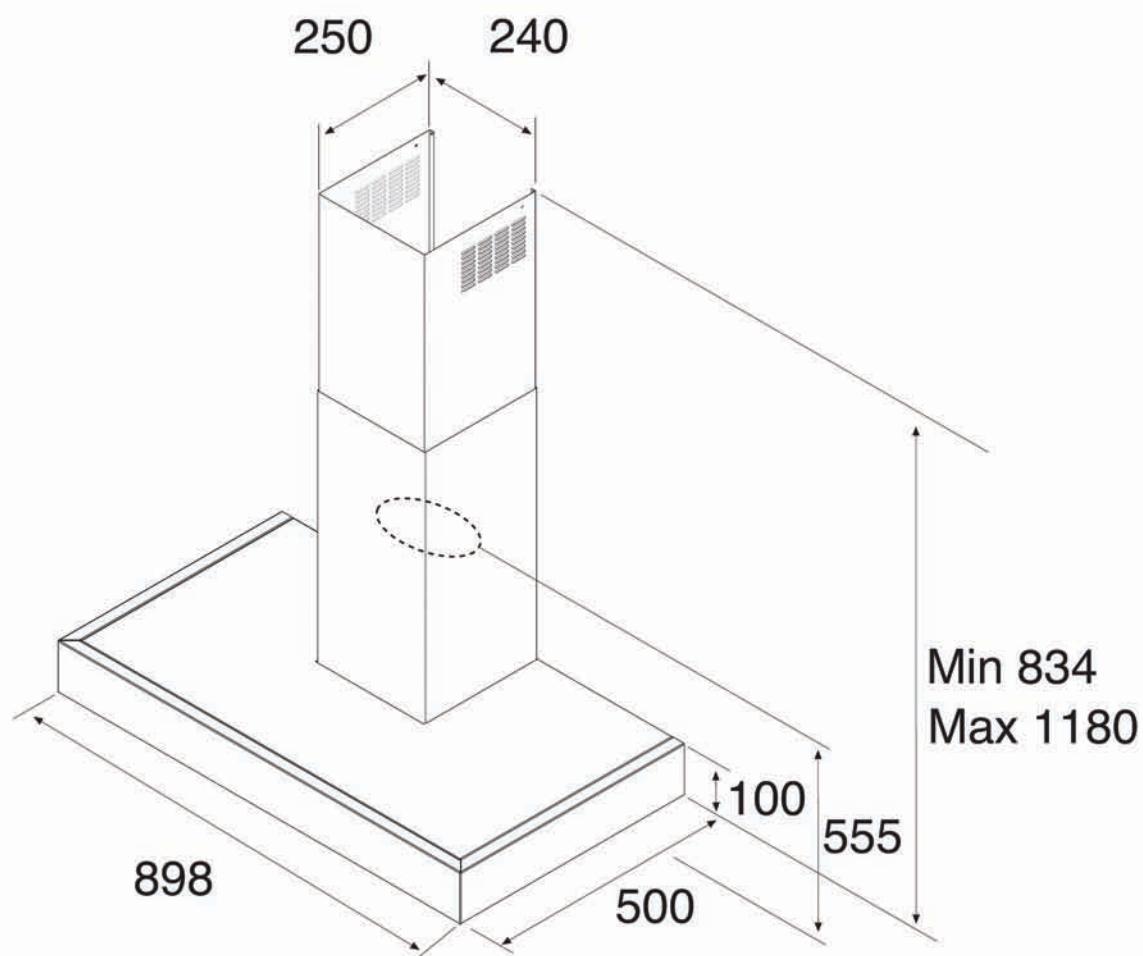

Canopy Rangehood

Please call 02 9375 2390
www.kleenmaid-appliances.com.au

Kleenmaid
The best you can own.