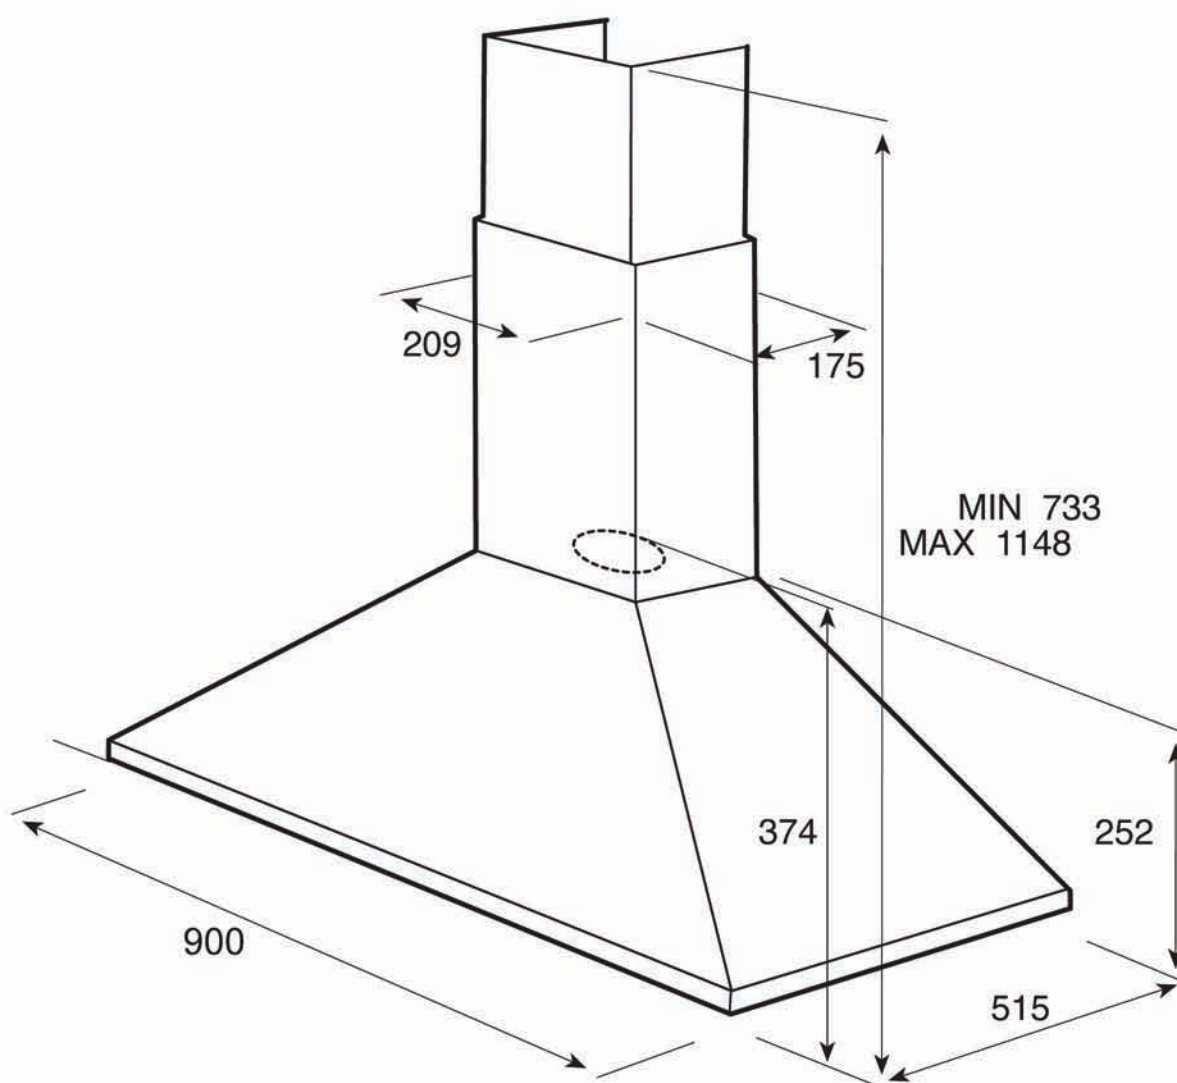

Canopy Rangehood

Model	Elec. Approval No.
TAMAYA90	Q04872

Please call 02 9375 2390
www.kleenmaid-appliances.com.au

Kleenmaid
The best you can own.