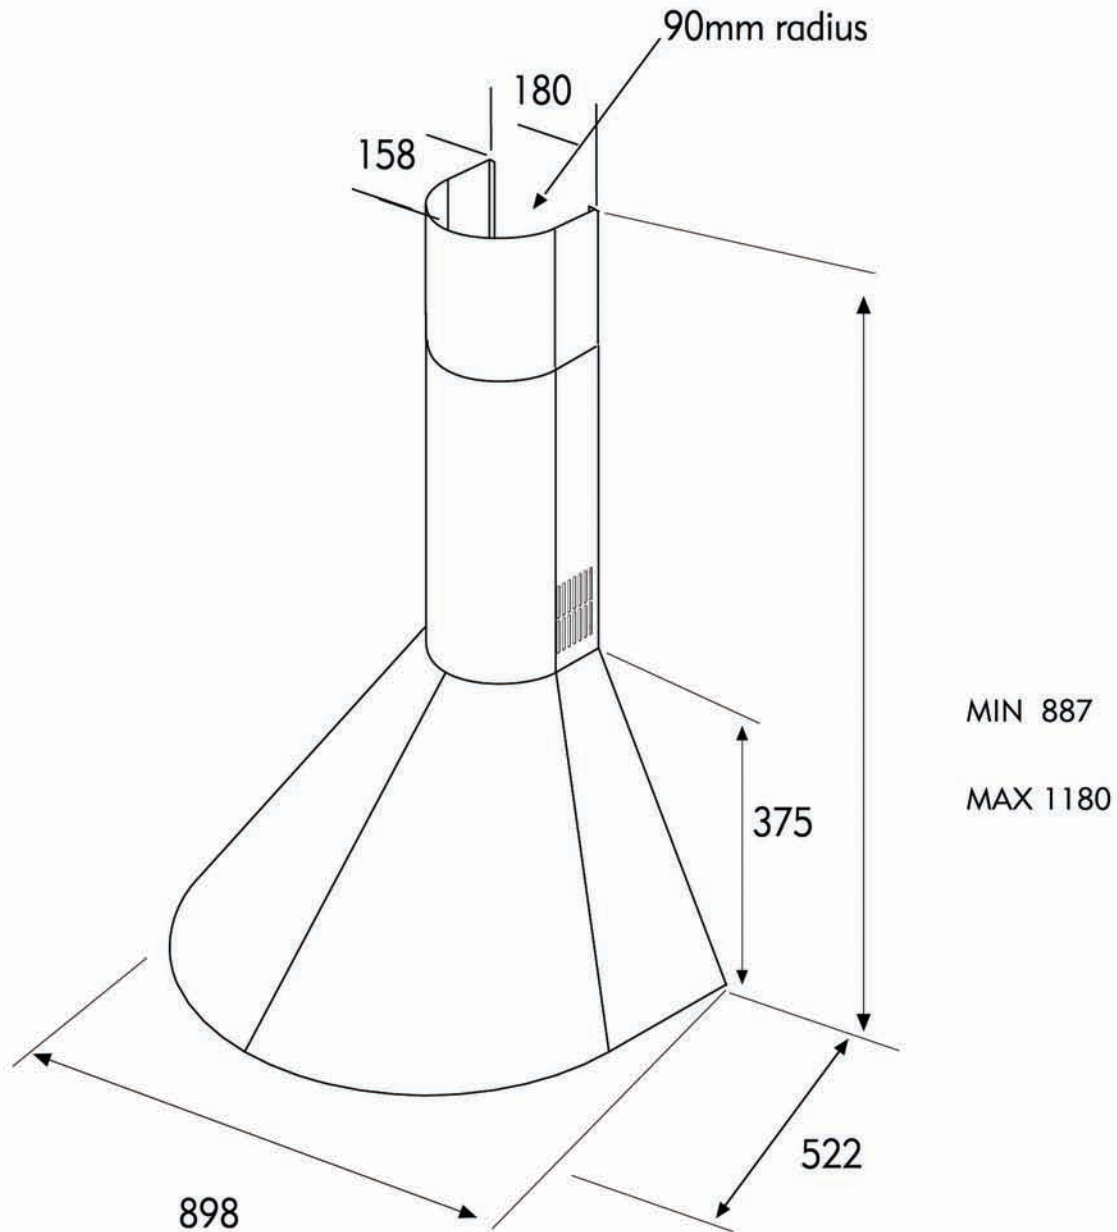

Style: Wall mounted canopy
 Colour: Stainless steel
 Width: 900mm
 Operation: 3 speed slide control
 Lighting: 2 x 40w globes
 Max airflow capacity: 700m³/h

*Technical Specifications and product sizes can be varied by Manufacturer without notice. Any cut-outs for appliances should only be by physical measurements. Drawings are not to scale. All information supplied is for general reference purposes only and is on the understanding that Kleenmaid Pty Ltd will not be liable for any loss, liability or damage whatsoever arising as a result of reliance of such information.

Please call 02 9375 2390
www.kleenmaid-appliances.com.au

 **Kleenmaid**
 The best you can own.

Canopy Rangehood

Specifications and Dimensions

Model	Elec. Approval No.
TONDA90	Q96344

Please call 02 9375 2390
www.kleenmaid-appliances.com.au