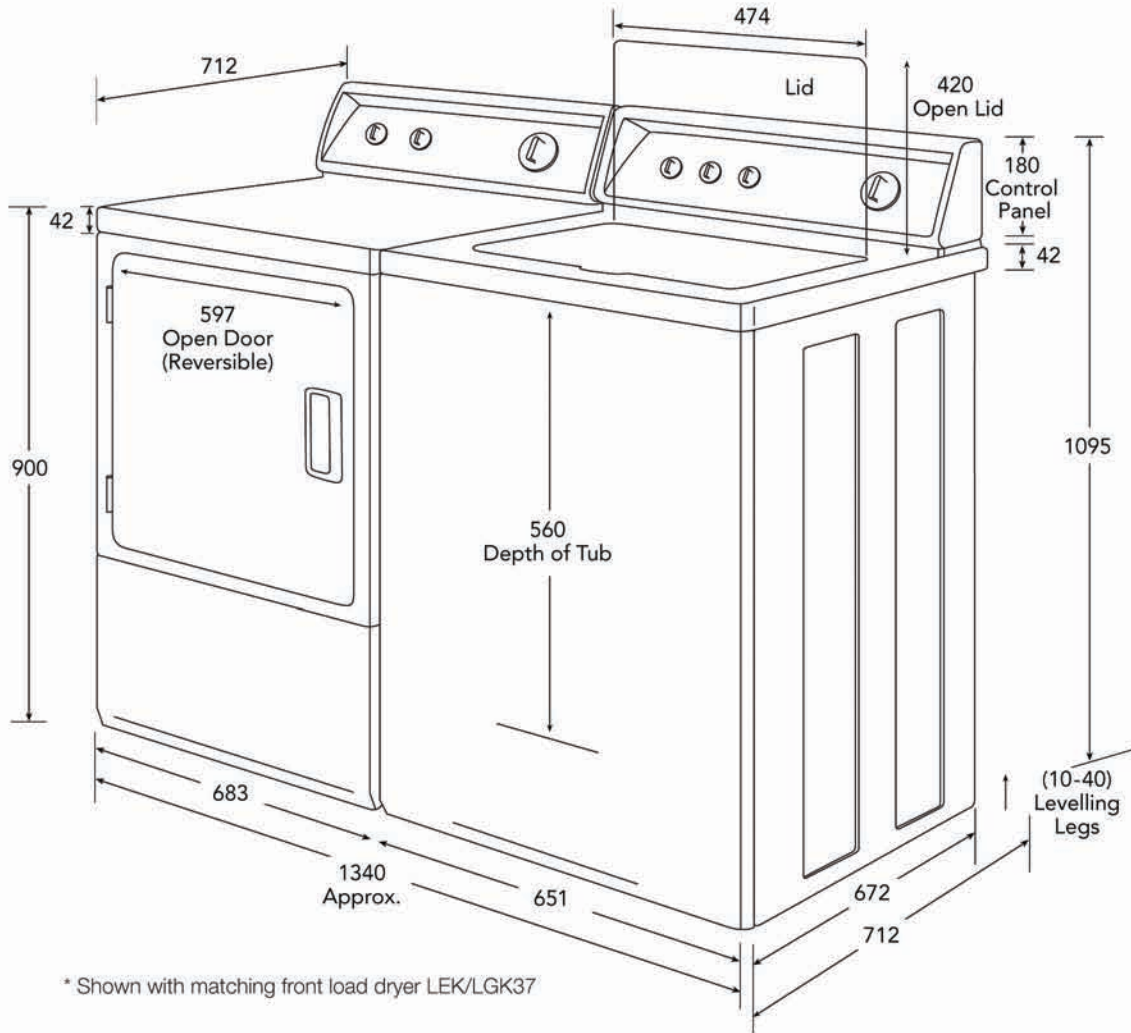

#### Features:

Capacity:	7.5kg
Spin speeds:	2 spin speeds (LWK74) Single spin speed (LWK24)
Wash cycles:	10 wash cycles (LWK74) 3 wash cycles (LWK24)
Wash bowl:	Surgical grade stainless steel construction (20 year warranty)
Gearbox:	Full metal gearbox construction
Water rating	1.5 stars
Energy rating	1 star

# Large Capacity

**Dryer**  
LEK37 / LGK37

**Washing Machine**  
LWK74 / LWK24

Model	Electrical	Gas	Approval No.
<b>Washers</b>			
LWK74	240V AC 50Hz		Q92225
LWK24	10AMP Circuit		
<b>Dryers</b>			
LEK37	240V AC 50Hz <b>20AMP Circuit</b>	-	Q92224
LGK37	240V AC 50Hz 10AMP Circuit	Jetted for Natural Gas LP Option 20000 BTU / Hr	AGA No. 4946