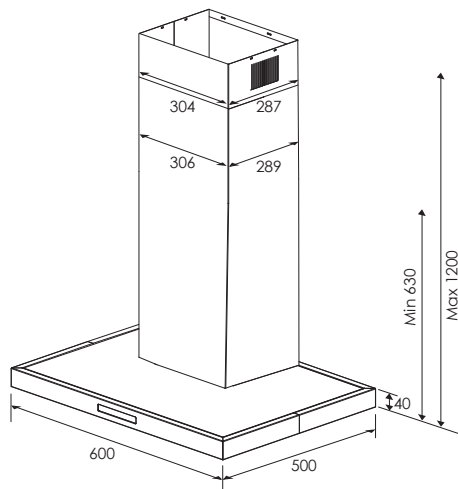

# Wall Mounted Canopy Rangehood 60cm

Model: RHSC61

- Stainless steel body and flue
- Electronic touch buttons with 3 speed operation
- 2 x Energy efficient LED lamps
- Aluminium grease filter x 2 washable in dishwasher
- Single fan 600m<sup>3</sup>/h for high performance
- 56 dbA noise level for quiet operation
- Ducted or recirculating with optional carbon filter order KMCF200
- Ø air outlet 150mm for excellent extraction